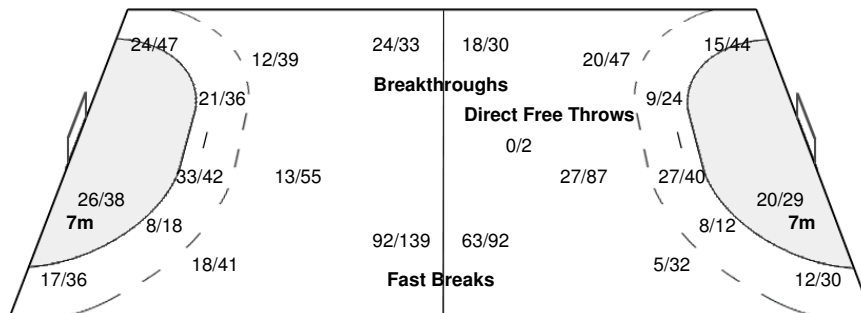

XIX Women's World Championship 2009

China

Cumulative Statistics

BRA - Brazil After 9 Matches

Shots Distribution

Players

Goals / Shots

2 DINIZ F			3 ANASTÁCIO J			4 da SILVA F			5 GRIS S			6 da COSTA C			7 da SILVA R			8 da SILVA F		
1/1	4/4	1/1	2/3	0/3	1/1	1/3	7/10	7/7				10/11	4/7	2/5	1/1	1/1		1/1		
		2/2		0/1	0/2	2/3		3/6				4/6	0/1	5/6	0/2	0/1	0/1	1/2	0/1	
7/7	1/1	4/6	2/5	0/1	3/4	5/7	3/5	8/9	5/5		2/3	7/7	1/1	6/7	6/6	0/1	5/5	3/3	0/2	2/4
1-Post			7-Missed 3-Post			2-Blocked 1-Missed 4-Post						3-Missed 7-Post			3-Missed 1-Post			1-Post 1-Blocked		

9 RODRIGUES A			10 ROSAS A			11 SILVA R			15 PINHEIRO S			18 AMORIM E			19 LIMA A		
6/8	1/2	4/4				3/3	2/3	1/1	12/15	1/3	4/6	3/6	0/1	1/1	7/9		1/1
2/4	0/3	2/7	0/2	0/1	2/2	1/2			2/4	0/1	2/5	2/3	0/3	4/4	5/6	0/1	1/2
8/11	2/3	13/17	4/6	1/2	4/4	4/5	0/1	3/3	11/15	1/3	8/9	9/11	4/9	10/11	5/5	0/1	2/4
7-Missed 5-Post			4-Blocked 3-Missed 3-Post						7-Missed 2-Post			10-Blocked 9-Missed 6-Post			8-Blocked 6-Missed 1-Post 1-Blocked		

Team

Goals / Shots

47/61	20/34	22/27
19/34	0/13	21/37
76/93	13/30	70/86
46-Missed 34-Post 26-Blocked		

Offence

Defence

Goalkeepers

Saves / Shots

7/30	10/19	8/31
25/43	10/11	20/35
19/88	16/25	16/73

1 de PAULA D

1/5	5/8	4/12
9/14	4/4	8/13
6/30	3/7	8/30

12 PESSOA M

0/3	1/3	0/3
1/5	2/2	2/3
5/13	4/4	2/6

16 ARENHART B

6/22	4/8	4/16
15/24	4/5	10/19
8/45	9/14	6/37

Legend:

G/S Goals/Shots	% Efficiency	6m 6-metre Shots	7m 7-metre Shots	9m 9-metre Shots
S/S Saves/Shots	Wing Wing Shots	FB Fast Breaks	BT Breakthroughs	EX Exclusions
AS Assists	TF Technical Faults	ST Steals	BS Blocked Shots	TP Time Played
YC Yellow Cards	RC Red Cards	n/a not applicable	PL Placement	MP Matches Played
PR Preliminary Round	QF Quarterfinal	SF Semifinal	GM Gold Medal Match	BM Bronze Medal Match
2Min 2 Minute Suspensions	DSQ Disqualified	PC Presidents Cup