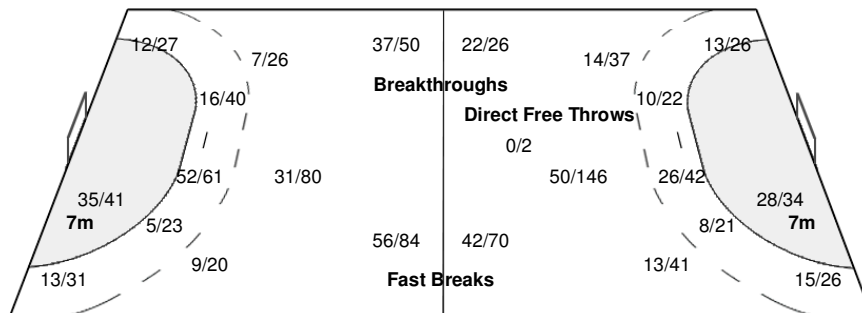

XIX Women's World Championship 2009

China

Cumulative Statistics

AUT - Austria After 9 Matches

Shots Distribution

Players

Goals / Shots

4 SCHEFFKNECHT B			5 FREY S			6 IVANCOK K			7 SUBKE S			9 MAGELINSKAS L			10 BUDECEVIC M			11 DOPPLER K		
7/9		2/2							2/3		4/5	2/2	1/1	4/5	2/2			1/1	3/4	
4/6		2/6	0/2	0/1	2/2				4/6		5/14	4/4		5/11			1/1	1/3	0/2	0/1
7/7	1/1	3/4	3/3	1/1	3/4				9/10	5/7	4/6	7/9	3/7	5/6	1/1	0/2	0/3	2/3	2/4	
11-Missed 1-Post 3-Blocked 1-Missed									3-Missed 2-Post 4-Blocked 2-Missed 6-Post			5-Blocked 1-Missed 2-Post 2-Blocked 1-Missed 1-Post								
14 STUMVOLL N			15 STUMVOLL S			17 PLACH I			18 GRAUSENBURGER R			19 ENGEL K			80 SPIRIDON S					
1/1	1/2	1/1	3/3	1/1		0/1	8/11		2/2	3/4		7/9	1/2	3/4	6/6	2/4	5/5			
2/2		0/2	0/1			1/4	0/1	0/2	2/4		2/4	9/12	0/5	8/14	12/12		6/6			
1/3			5/5	1/2	1/1	2/2	1/3	6/7	2/3	1/2	1/2	15/18	2/4	22/26	10/11	2/2	3/3			
1-Missed 1-Post 1-Blocked			6-Missed			1-Missed 1-Post			4-Missed 5-Post 9-Blocked 5-Missed 2-Post											

Team

Goals / Shots

33/39	20/29	19/22
39/57	0/9	31/63
64/75	19/35	48/62
37-Missed 31-Post 24-Blocked		

Offence

Defence

Goalkeepers

Saves / Shots

12/39	8/20	6/34
23/49	9/10	16/37
18/65	14/46	18/65

1 HÄMMERLE J

12 SCHILK N

7/19	1/7	3/15
10/19	6/6	6/16
7/20	4/11	9/21

16 BLAZEK P

5/20	7/13	3/19
13/30	3/4	10/21
11/45	10/35	9/44

Legend:		
G/S Goals/Shots	% Efficiency	6m 6-metre Shots
S/S Saves/Shots	Wing Wing Shots	7m 7-metre Shots
AS Assists	TF Technical Faults	BT Breakthroughs
YC Yellow Cards	RC Red Cards	BS Blocked Shots
PR Preliminary Round	QF Quarterfinal	PL Placement
2Min 2 Minute Suspensions	DSQ Disqualified	GM Gold Medal Match
		BM Bronze Medal Match
		ST Steals
		n/a not applicable
		SF Semifinal
		PC Presidents Cup
		EX Exclusions
		TP Time Played
		MP Matches Played