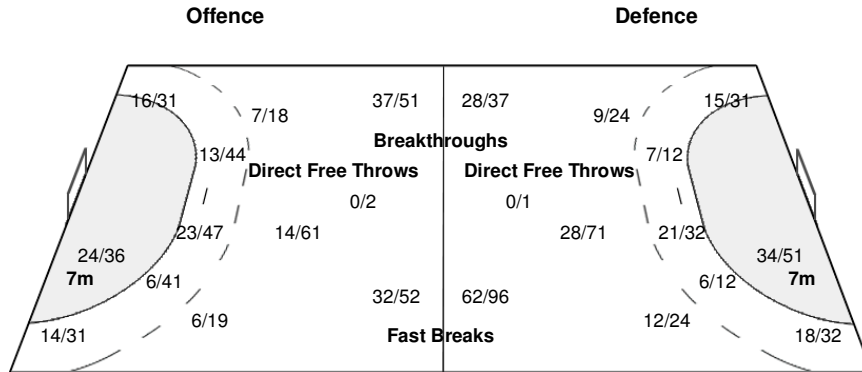

XIX Women's World Championship 2009

China

Cumulative Statistics

ARG - Argentina

After 9 Matches

Shots Distribution

2 SALA N			3 MENDOZA L			4 GAMBINO A			5 FERREA B			6 DECILIO M			7 ROMERO M			8 BELOTTI A		
0/1	0/1	1/1	2/4	2/3	3/3	0/1			1/1	0/2	2/3	2/4	2/3		0/1	4/4	1/1	1/1		1/1
2/2	0/1	2/2	4/6	0/4	5/8	0/1			0/1	0/1	1/2	6/8	0/3	3/7			0/1	1/1	0/3	1/4
1-Post			9-Missed	9-Post	4-Blocked	1-Missed			1-Blocked	1-Missed	4-Post	6-Missed	11-Post	9-Blocked	4-Missed	2-Post		3-Missed		2-Blocked

9 MELILLO N			10 CRIVELI V			11 MENA A			13 ACOSTA M			14 BIANCHI V			15 TOTOLLO S			17 SIMONATO C		
	1/1		2/3	1/2	2/2	1/1			5/5		1/3	2/2	2/2	1/1				2/4	4/4	1/3
	1/1		0/3	0/1	0/2	0/1		1/2	2/7	0/2	3/5	1/4	1/2	3/5		0/1	2/3			1/3
0/2	2/2		6/9	0/1	5/5	2/3	1/3	1/3	3/3		0/2	3/3	2/4	7/10	2/2		2/4	1/1		2/2
1-Missed			1-Blocked	5-Missed	4-Post	2-Blocked	1-Missed		15-Missed	5-Post	1-Blocked	1-Blocked	1-Missed		2-Blocked	4-Missed	2-Post	2-Blocked	1-Missed	2-Post

Team
Goals / Shots

18/26	16/21	13/18
14/33	1/18	22/44
43/57	15/32	50/68

52-Missed 40-Post 24-Blocked

Goalkeepers
Saves / Shots

3/24	14/34	5/25
19/53	11/14	17/43
15/67	16/34	9/55

1 BORDON N

0/8	3/9	1/4
7/22	1/2	3/14
7/20	5/11	2/25

12 KOGAN V

3/16	11/25	4/20
12/30	10/11	14/29
8/47	11/22	7/30

Legend:		
G/S Goals/Shots	% Efficiency	6m 6-metre Shots
S/S Saves/Shots	Wing Wing Shots	7m 7-metre Shots
AS Assists	TF Technical Faults	BT Breakthroughs
YC Yellow Cards	RC Red Cards	BS Blocked Shots
PR Preliminary Round	QF Quarterfinal	PL Placement
2Min 2 Minute Suspensions	DSQ Disqualified	GM Gold Medal Match
		BM Bronze Medal Match
		ST Steals
		n/a not applicable
		SF Semifinal
		PC Presidents Cup
		EX Exclusions
		TP Time Played
		MP Matches Played