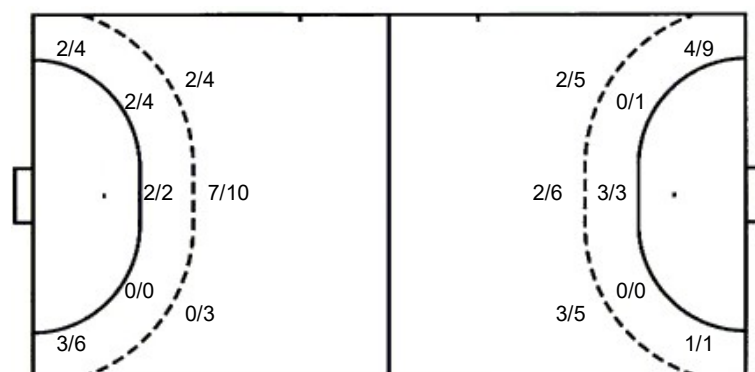

Shots by position

ATTACK

DEFENSE

7m penalties 4/6
Fastbreak 1/2
Breakthrough 4/4
Long dist. 2/2

7m penalties 3/3
Fastbreak 2/4
Breakthrough 2/2
Long dist. 1/2

Shooting statistics

Position	Goals	Sav.	Miss.	Post	Blk.	Total	%
Back (9m)	9	2	4	1	1	17	53
Line (6m)	4	1	1	0	0	6	67
Wing	5	4	1	0	0	10	50
7m penalties	4	1	1	0	0	6	67
Fastbreak	1	0	0	1	0	2	50
Breakthrough	4	0	0	0	0	4	100
Total	27	8	7	2	1	45	60