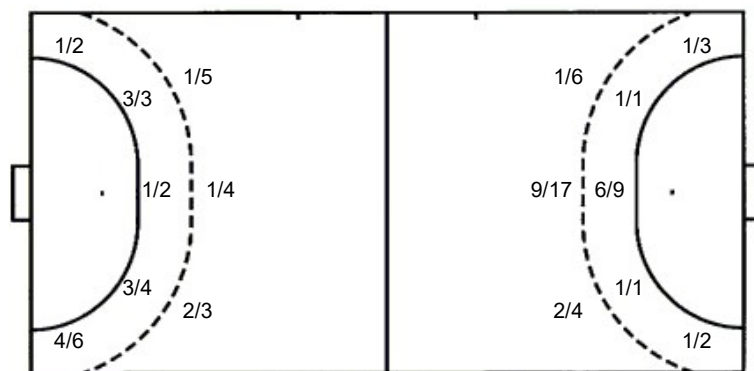

IHF Women's Youth (U18) World Championship

Poland (Kielce)

Preliminary Round - Group D

Match Team Statistics

Match No. 35

France 29 - 25 Spain

(15 - 11) (14 - 14)

10.8.2018. 12:00

Attendance: 150

Hall Politechnika

Referees: Raymel Reyes (CUB) / Alexys Zuniga (CUB)

Shot distribution by player

24 M. Palomo Pineda

25 I. Fernandez-Agusti Martínez Gand

0/1		
	0/1	1/1

1 post 1 miss. 2/2 lob

26 J. Sobrepera Casol

2/2		
1/1	1/1	2/2
		1/1

2 post 2 miss. 1 block

27 A. Spugnini Santome

1/2		1/1

28 S. Vallina Guerra

1/1 lob

29 Y. Morales Rodríguez

		1/1
		1/1

1 miss.

30 E. Martínez Ruiz

		1/1

31 S. Moles Lopez

	1/1	
1/2		

1 post 1 miss.

32 P. Mendez García

		2/2

34 P. Arcos Poveda

		1/1
	0/1	

1 block

35 J. Diaz Ventas

		1/1
		0/1

38 M. Capdevilla Barbany

		1/1

39 J. Loidi Etxaniz

0/1		
	1/1	

48 Y. Quevedo Padron

		1/1

TOTAL

2/2	1/1	1/1
3/7	1/1	9/9
	1/3	4/5

4 post 5 miss. 2 block 3/3 lob

Saves distribution goalkeepers

33 I. Suarez Martínez-Gandía

		0/5
3/8	1/2	4/10
0/5		0/1

55 N. Wiggins Sancho

0/1		0/1
0/1		
		0/1

TOTAL

0/1		0/6
3/9	1/2	4/10
0/5		0/2

Shots by position

ATTACK

DEFENSE

7m penalties 4/5
Fastbreak 2/4
Breakthrough 3/4
Long dist. 0/1

7m penalties 5/5
Fastbreak 1/2
Breakthrough 0/1
Long dist. 1/2

Shooting statistics

Position	Goals	Sav.	Miss.	Post	Blk.	Total	%
Back (9m)	4	2	1	3	2	12	33
Line (6m)	7	1	1	0	0	9	78
Wing	5	2	1	0	0	8	63
7m penalties	4	1	0	0	0	5	80
Fastbreak	2	0	1	1	0	4	50
Breakthrough	3	1	0	0	0	4	75
Total	25	7	4	4	2	42	60

Jersey number Tot. Total shooting 6m 6m (line) shooting 9m 9m shooting Wng. Wing shooting FB Fastbreak sh. 7m 7m penalty sh.
Brk. Breakthrough sh. LD Long distance sh. As. Assists E7 Earned 7m pen. TF Technical Faults St. Steals 2m 2m punishments
C7. Committed 7m E2 Earned 2m pun. YC. Yellow cards RC Red cards BC Blue cards Blk. Blocks S Starting Line-up