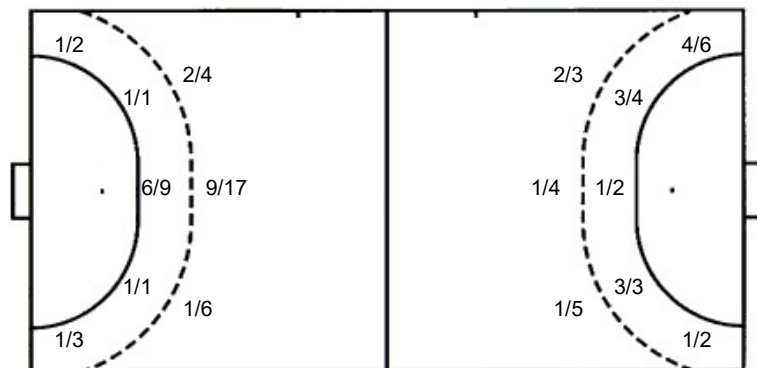

TOTAL

0/2	0/1	0/1
4/7	0/1	0/9
	2/3	1/5

Shots by position

ATTACK

DEFENSE

7m penalties 5/5
Fastbreak 1/2
Breakthrough 0/1
Long dist. 1/2

7m penalties 4/5
Fastbreak 2/4
Breakthrough 3/4
Long dist. 0/1

Shooting statistics