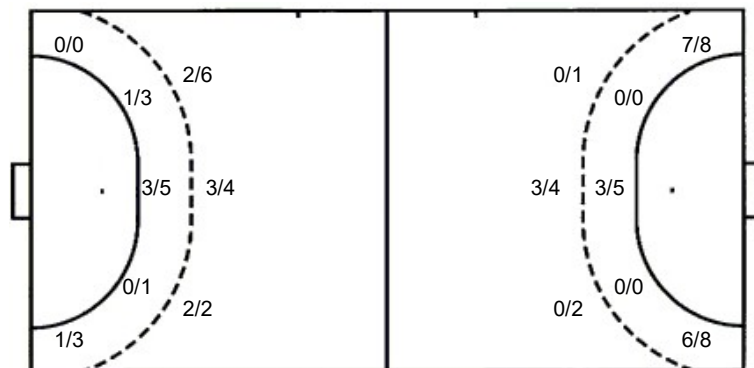

TOTAL

3/7	0/1	0/3
0/6		4/13
0/4	1/4	1/4

Shots by position

ATTACK

DEFENSE

7m penalties 2/3
Fastbreak 5/5
Breakthrough 4/4
Long dist. 1/1

7m penalties 7/10
Fastbreak 9/9
Breakthrough 1/2
Long dist. 1/1

Shooting statistics