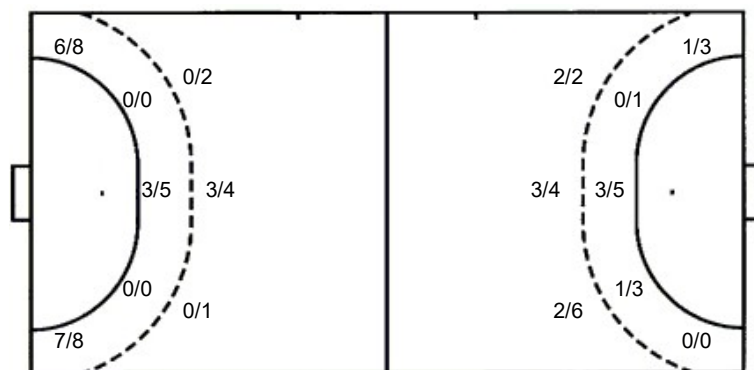

0/2		
0/3	2/3	0/4
0/2		

12 M. Lee

	1/1	0/1
3/3	1/1	1/8
0/2		0/1

TOTAL

0/2	1/1	0/1
3/6	3/4	1/12
0/4		0/1

Shots by position

ATTACK

DEFENSE