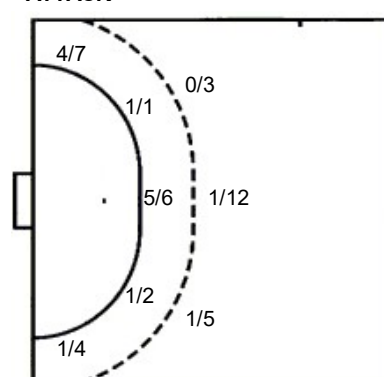

0/1		

TOTAL

0/2	1/1	1/9
1/5		3/16
1/4	1/1	1/2

Shots by position

ATTACK

DEFENSE

7m penalties 3/3
Fastbreak 1/1
Breakthrough 1/1
Long dist. 0/1

7m penalties 0/1
Fastbreak 3/5
Breakthrough 3/3
Long dist. 0/0