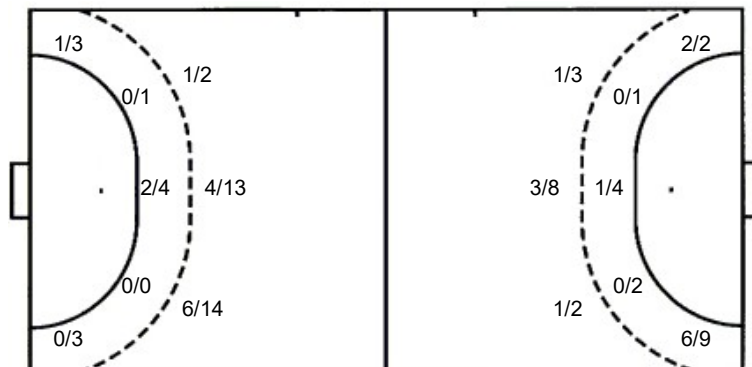

TOTAL

1/2	3/4	3/5
2/7	1/1	3/4
1/6	2/6	1/8

Shots by position

ATTACK

DEFENSE

7m penalties 4/5
Fastbreak 1/2
Breakthrough 0/0
Long dist. 0/0

7m penalties 2/5
Fastbreak 5/5
Breakthrough 7/9
Long dist. 0/0

Shooting statistics