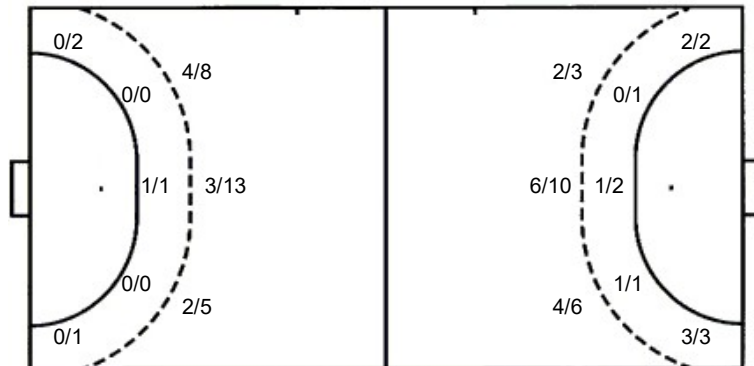

TOTAL

0/1	1/5	0/5
1/5	1/3	3/9
0/1	0/1	

Shots by position

ATTACK

DEFENSE

7m penalties 2/3
Fastbreak 4/4
Breakthrough 3/5
Long dist. 0/0

7m penalties 1/1
Fastbreak 6/6
Breakthrough 2/2
Long dist. 0/0

Shooting statistics