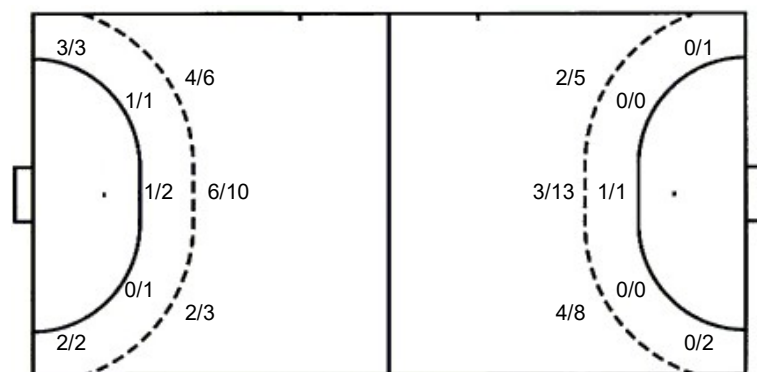

12 L. Waldenmaier

	0/1	
	1/1	

TOTAL

0/2	1/2	0/3
0/9	2/2	5/7
1/3	2/2	

Shots by position

ATTACK

DEFENSE

7m penalties 1/1
Fastbreak 6/6
Breakthrough 2/2
Long dist. 0/0