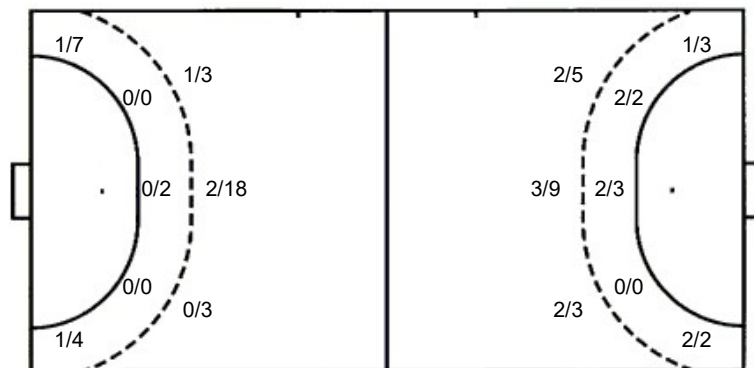

TOTAL

2/3		0/2
2/7		4/14
1/5		2/5

Shots by position

ATTACK

DEFENSE

7m penalties 6/6
Fastbreak 0/1
Breakthrough 1/1
Long dist. 0/0

7m penalties 3/3
Fastbreak 6/8
Breakthrough 4/5
Long dist. 0/0

Shooting statistics