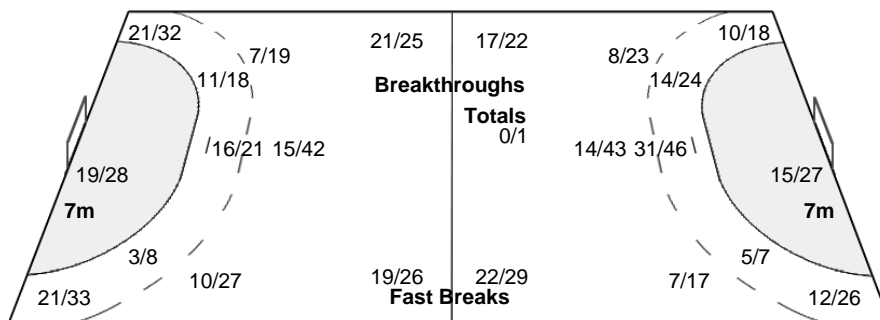

23rd Women's World Championship 2017 Germany

Cumulative Statistics

HUN - Hungary
After 6 matches

Shots Distribution

Players

Goals / Shots

2 SZOELLOSI-ZACSIK S 4/4 2/5 2/2 3-Missed 6-Post	6 SCHATZL N 0/1 2/5 2/3 1-Blocked 3-Missed 1-Post	7 SZUCSANSZKI Z 6/6 3/3 5/5 1-Missed	8 KOVACSICS A 3/3 1/4 3/4 2-Missed 1-Post	13 GOERBICZ A 0/1 4/6 1/1 1-Blocked 4-Missed 3-Post	14 KISFALUDY A 2/2 1/2 0/1 3-Blocked	15 KLIVINYI K 1/1 3/3 2/2 1-Missed 1-Post	16 BIRO B 4/4 2/5 2/2 3-Blocked	22 BODI B 8/8 1/1 3/3 1-Post	23 SZEKERES K 3/4 1/3 2/2 1-Post	24 MAYER S 2/2 1/1 1/1 1-Post	33 KOVACS A 1/1 0/1 4/4 3-Missed	34 MESZAROS R 2/2 1/3 3/5 1-Blocked	45 HAFRA N 3/3 1/2 5/6 1-Missed	61 JANURIK K 1/1 2/2 2/2 2-Missed 1-Post	66 LUKACS V 1/1 2/2 3/3 2-Missed 1-Post	96 TOTH G 1/1 1/2 2/3 1-Missed

Team Goals / Shots

27/29	8/12	25/28
14/33	2/8	16/28
35/40	13/18	24/37

21-Missed 14-Post 12-Blocked

Offence

Defence

Goalkeepers Saves / Shots

5/24	8/15	4/18
13/35	2/4	17/33
10/41	7/20	6/38

16 BIRO B

4/15	5/11	3/14
10/29	2/4	11/20
3/22	2/14	3/24

61 JANURIK K

1/9	3/4	1/4
3/6		5/12
6/18	5/5	3/12

Legend:

% Efficiency	2Min 2 Minute Suspensions	6m 6-metre Shots	7m 7-metre Shots	9m 9-metre Shots
AS Assists	BS Blocked Shots	BT Breakthroughs	BC Blue Cards	FB Fast Breaks
G/S Goals/Shots	MP Matches Played	N/A Not Applicable	No. Uniform Number	PR Preliminary Round
RC Red Cards	S/S Saves/Shots	ST Steals	TO Turnovers	TP Time Played
Wing Wing Shots	YC Yellow Cards			
% Efficiency	2Min 2 Minute Suspensions	6m 6-metre Shots	7m 7-metre Shots	9m 9-metre Shots
AS Assists	BS Blocked Shots	BT Breakthroughs	PR Preliminary Round	FB Fast Breaks
G/S Goals/Shots	MP Matches Played	N/A not applicable	RC Red Cards