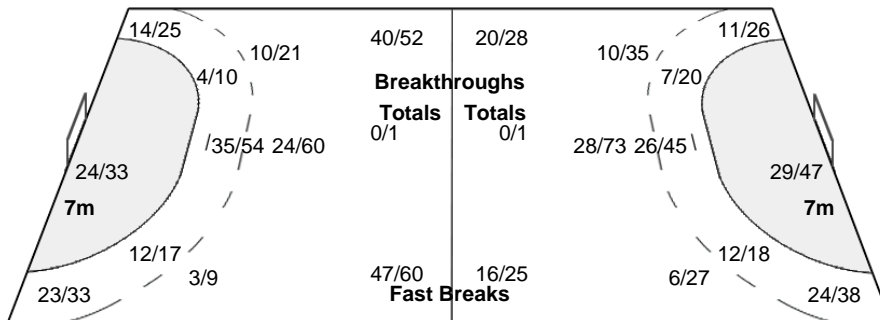

Played		
PR	SLO	23 - 24
PR	ANG	26 - 19
PR	PAR	35 - 13
PR	ESP	25 - 25
PR	ROU	26 - 17
R16	HUN	29 - 26
QF	MNE	25 - 22
SF	SWE	24 - 22
F	NOR	23 - 21

Number of Attacks: 473, Scoring Efficiency: 50%

23rd Women's World Championship 2017 Germany

Team Goals / Shots

42/50	17/22	40/50
23/40	2/8	21/30
41/47	9/13	41/49

28-Missed 18-Post 18-Blocked

Offence

Defence

Goalkeepers Saves / Shots

11/39	7/16	6/30
22/41	7/10	16/30
14/51	5/25	19/54

12 LEYNAUD A