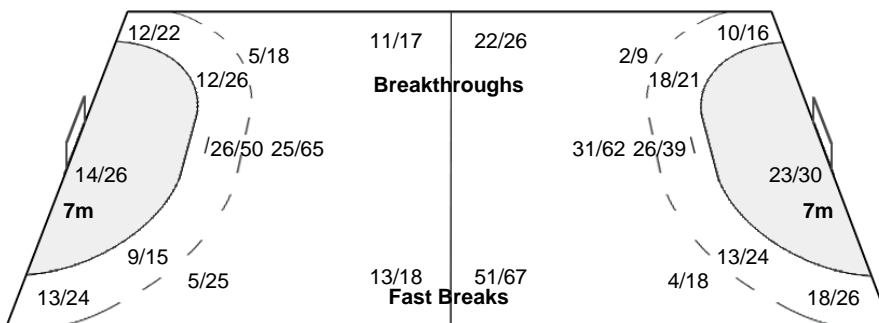

23rd Women's World Championship 2017 Germany

Cumulative Statistics

CHN - P.R. of China After 7 matches

Shots Distribution

Players

Goals / Shots

3 HAIXIA Z			5 CHENCHEN B			6 BAOGUI W			7 XIAOQING L			8 RU Q			9 NANA W			11 YUANYUAN Y								
0/1		0/1	0/1		0/1	2/2		4/5			1/1	1/2	0/1	1/1	0/1	1/2	1/2	0/1	1/2	1/1						
2/3		0/1	1/2	0/1	1/1	0/2	0/2	1/6			0/2	2/2	1/2	2/4	0/3		0/1	1/1		1/2						
3/3	2/3	3/4	0/1			9/11			3/4		2/2	6/7	2/2	2/4	3/3		3/3	4/4		2/4						
1-Missed 3-Post			1-Blocked			3-Missed 3-Post			5-Blocked			3-Missed 2-Post			8-Blocked			1-Missed 1-Post			1-Blocked			2-Post		
13 WEN S			14 XIAOMEI L			15 MENG YING S			16 XIAOHUA W			18 ZHENGWEN S			19 MENG MENG M			22 YUROU Y								
			3/4	0/1	3/4	3/5	2/4	1/3						0/1												
1/1			3/9	0/1	3/9	3/7	1/1	2/6				1/2	0/1	1/3												
1/2	1/2	1/3	14/16	1/6	12/14	6/7	2/3	4/5				2/3	1/2	2/3												
3-Missed 2-Post			7-Blocked			4-Missed 4-Post			3-Blocked			1-Post														
23 MENGXUE Z			93 TINGTING Z																							
	0/1	0/1																								
0/2			1/1																							
1-Missed			1-Blocked																							

Team Goals / Shots

9/16	4/12	12/20
15/35	2/8	11/35
51/61	9/18	32/43

16-Missed 18-Post 26-Blocked

Offence