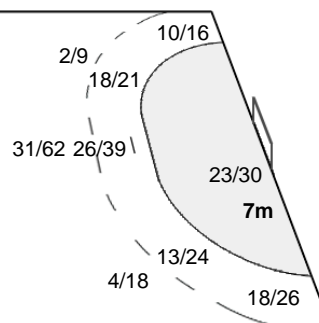

Team Goals / Shots

9/16	4/12	12/20
15/35	2/8	11/35
51/61	9/18	32/43

16-Missed 18-Post 26-Blocked

Offence

Defence

Goalkeepers Saves / Shots

5/44	3/9	5/23
13/32	6/8	11/27
7/59	8/21	8/61

16 XIAOHUA W