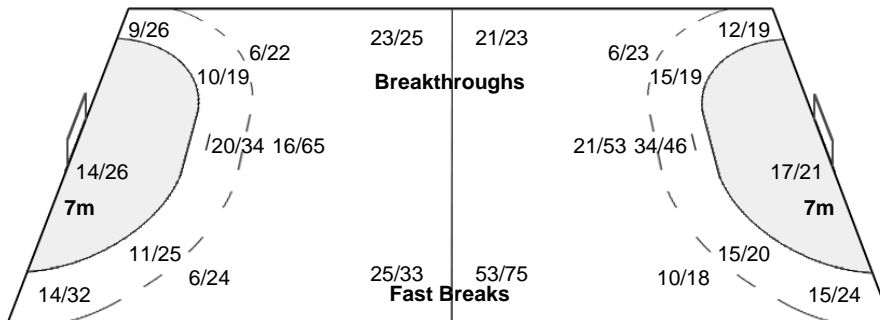

23rd Women's World Championship 2017 Germany

Cumulative Statistics

ARG - Argentina After 7 matches

Shots Distribution

Players

Goals / Shots

1 CARRATU M	2 de URIARTE M	3 IACOI X	4 URBAN MEDEL R	5 PIZZO M	6 SALVADO L	8 BONAZZOLA C
1/1	1/2 1/1 0/1	2/2 0/1 1/3	3/3 0/1 1/2	2/4 0/3 0/3	4/4 1/3 2/2	2/3
	1/2 1/1 1/1	1/1 0/1	7/7 1/1 2/4	1/2 1/1 4/7	10/18 5/5	2/2 0/1 1/1
	1-Missed 1-Post	1-Missed	5-Missed 5-Post	6-Missed 2-Post 2-Blocked	4-Missed 4-Post	1-Post
9 MENDOZA L	10 CRIVELLI V	12 BORDON N	13 GAVILAN G	18 SANS M	19 PONCE de LEON F	21 GANDULFO M
3/5 2/2	0/1		2/3	2/2 1/2 1/1	1/2 0/2	0/1 1/1
1/2 3/3			0/2 0/1	1/1 0/1 3/3	0/2 1/1	0/1 1/2
2/2 2/3	2/4 1/2 3/3		4/5 1/1 6/7	2/3	8/11 1/3 7/9	0/2 1/1 4/6
4-Missed 2-Post 1-Blocked	3-Missed 1-Post 4-Blocked		1-Post	1-Missed 4-Post 2-Blocked	2-Missed 2-Post 4-Blocked	2-Missed 1-Post 3-Blocked
22 KARSTEN E	25 CASASOLA M					
2/2 2/2						
2/3 0/1 1/3	1/1 1/4					
6/6 1/3 3/4	0/1 3/3					
3-Missed 3-Post 8-Blocked	4-Missed 1-Post 1-Blocked					

Team Goals / Shots

20/28	3/7	14/25
9/21	2/6	13/24
46/65	8/15	41/54
36-Missed 28-Post		25-Blocked

Offence

Defence

Goalkeepers Saves / Shots

7/35	1/6	3/36
18/35	4/7	4/17
9/75	4/24	13/48

1 CARRATU M

7/26	0/4	3/29
14/26	2/3	3/14
5/43	3/15	7/28

12 BORDON N

0/8	1/2	0/6
4/8	1/3	1/3
3/29	1/5	5/18

Legend:

% Efficiency	2Min 2 Minute Suspensions	6m 6-metre Shots	7m 7-metre Shots	9m 9-metre Shots
AS Assists	BS Blocked Shots	BT Breakthroughs	BC Blue Cards	FB Fast Breaks
G/S Goals/Shots	MP Matches Played	N/A Not Applicable	No. Uniform Number	PR Preliminary Round
RC Red Cards	S/S Saves/Shots	ST Steals	TO Turnovers	TP Time Played
Wing Wing Shots	YC Yellow Cards			
% Efficiency	2Min 2 Minute Suspensions	6m 6-metre Shots	7m 7-metre Shots	9m 9-metre Shots
AS Assists	BS Blocked Shots	BT Breakthroughs		FB Fast Breaks
G/S Goals/Shots	MP Matches Played	N/A not applicable	PL Placement	PR Preliminary Round