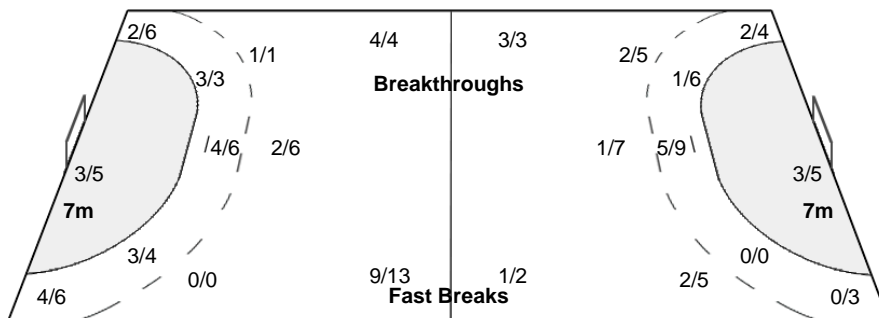

23rd Women's World Championship 2017

Germany

Preliminary Round - Group B

Match Team Statistics

Match No: 34

TUE 5 DEC 2017
20:30
Bietigheim

NOR 35 - 20 POL
(18 - 11) (17 - 9)

Referees: KOO Bon-Ok / LEE Seok (KOR)

NOR - Norway

Shots Distribution

Players

Goals / Shots

1 GRIMSBO K	4 KRISTIANSEN V	7 SKOGRAND S	8 INGSTAD V	9 MORK N	10 OFTEDAL S	13 BRATTSET K
	1/1	1/1	1/1	1/1	0/1	1/1
	3/3				1/1	2/2
	1/1	1/1	1/1	2/2	0/1	1/1
		2-Blocked	2-Missed	1-Missed	1/1	
					2/2	1/2
16 LUNDE K	17 FAUSKE H	18 CHRISTENSEN E	22 KURTOVIC A	23 HERREM C	24 SOLBERG S	27 JACOBSEN M
	1/1			1/2	1/2	1/1
			0/1	1/1		2/2
			1/1	1/1	0/1	0/1
		1-Missed	1-Blocked	1/1	1-Missed	0/1
						1/2

Team Goals / Shots

6/8	4/5
6/7	0/2
8/9	2/4
5-Missed	3-Blocked

Offence