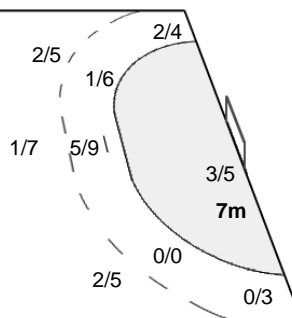

Defence

Goalkeepers Saves / Shots

5/5	1/2	3/5
2/5	3/4	1/3
1/6	0/1	5/10

1 GRIMSBO K

1/1		
1/3	3/3	1/1
1/1	0/1	1/2

16 LUNDE K

4/4	1/2	3/5
1/2	0/1	0/2
0/5		4/8