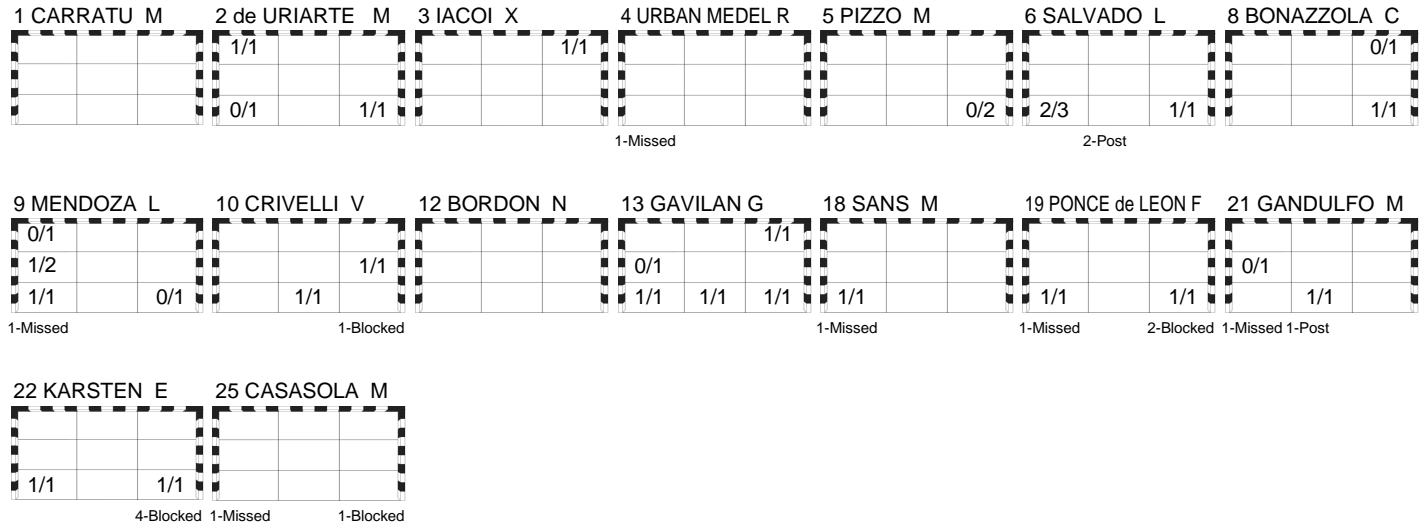

23rd Women's World Championship 2017 Germany

Preliminary Round - Group B

Match Team Statistics

Match No: 22

SUN 3 DEC 2017

20:30

Bietigheim

ARG 21 - 36 NOR

(13 - 18) (8 - 18)

Referees: ALPAIDZE Viktoria / BEREZKINA Tatiana (RUS)

ARG - Argentina

Shots Distribution

Players

Goals / Shots