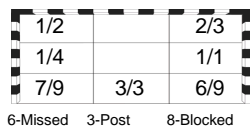

Team Goals / Shots