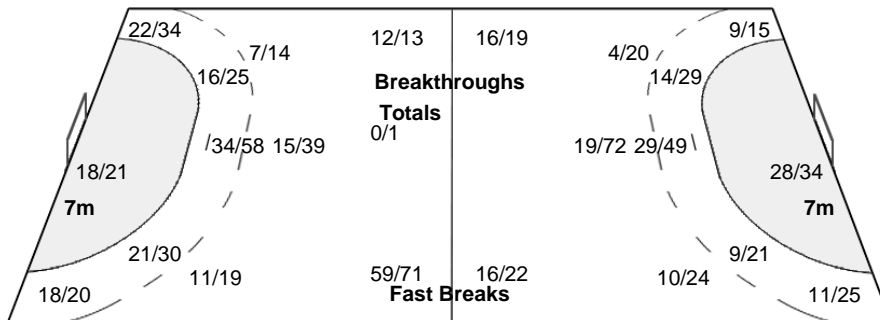

25th Men's World Championship 2017 France

Cumulative Statistics

SWE - Sweden
After 7 matches

Shots Distribution

Players

Goals / Shots

5 JEPPSSON S	7 DARJ M	9 TOLLBRING J	10 EKBERG N	12 PALICKA A	14 KONRADSSON J	18 PETERSSON F
2/2	1/1	4/4 2/2 7/7	4/4 3/4 0/1		1/1	
1/3 0/1 1/2	1/1	2/2 3/4	7/7 0/4 6/8		1/1 0/1 2/2	1/1
4/7 1/1 1/3		7/10 4/4 9/12	12/13 6/6 5/7		2/2 2/2 2/2	1/1
1-Missed 2-Post		1-Post	1-Missed 4-Post 1-Blocked		1-Post	1-Post
20 APPELGREN M	21 FREND OFORS E	23 LAGERGREN A	24 GOTTFRIDSSON J	28 STENMALM P	32 ZACHRISSON M	35 NILSSON A
0/1	1/1	4/4 4/4	2/5 0/1 9/9		1/2 1/2 3/4	0/1
	1/1	5/7 5/6	4/5 2/3 3/6	0/1	2/2 1/3 3/5	1/1 2/2 2/3
	2/3 1/1	4/4 2/4	6/8 3/3 6/6	1/1 0/1	5/7 1/2 3/3	4/4 2/3 7/8
		1-Missed 6-Post	2-Missed		1-Missed 3-Post	2-Missed 2-Post
36 NIELSEN J	65 NILSSON L					
0/2	1/1 0/3 1/1					
1/2 1/1	2/4 0/3 3/4					
3/3	5/7 5/7					
	2-Missed 3-Post					

Team	Offence	Defence	Goalkeepers
Goals / Shots			Saves / Shots
16/23 7/14 28/30	22/34 7/14 12/13 16/19	4/20 9/15	5/25 1/6 4/21
27/35 6/18 30/43	16/25 134/58 15/39	14/29	13/28 11/16 18/34
55/69 19/21 45/58	18/21 7m 21/30 11/19	19/72 29/49	23/65 6/21 25/56
10-Missed 23-Post 1-Blocked	18/20 59/71 16/22	10/24 9/21 11/25	
	Breakthroughs		
	Totals		
	0/1		
	Fast Breaks		

12 PALICKA A	1/9 1/5 2/9
	9/18 5/8 9/14
	10/30 1/5 13/29
20 APPELGREN M	4/16 0/1 2/12
	4/9 6/7 9/20
	13/34 5/15 12/27

Legend:	% Efficiency	2Min 2 Minute Suspensions	6m 6-metre Shots	7m 7-metre Shots	9m 9-metre Shots
AS Assists	BS Blocked Shots	BT Breakthroughs	BC Blue Cards	FB Fast Breaks	
G/S Goals/Shots	MP Matches Played	N/A Not Applicable	No. Uniform Number	PR Preliminary Round	
QF Quarterfinal	RC Red Cards	S/S Saves/Shots	ST Steals	TO Turnovers	
TP Time Played	Wing Wing Shots	YC Yellow Cards