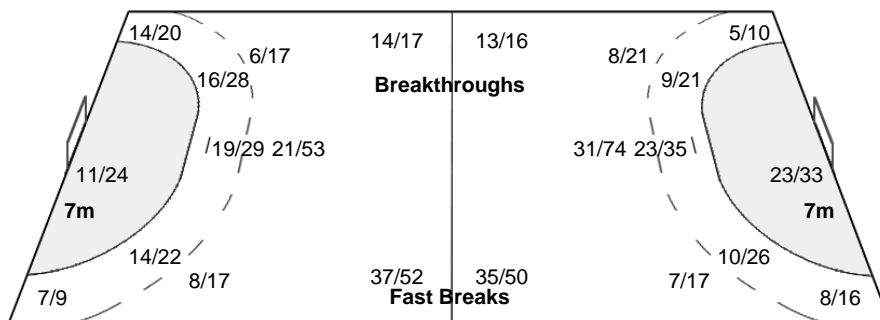

Team Goals / Shots

12/18	3/10	18/26
19/29	5/9	16/31
38/51	12/15	43/48

21-Missed 14-Post 16-Blocked

Offence

Defence

Goalkeepers

Saves / Shots

6/26	2/5	7/20
16/41	9/14	21/48
16/46	4/21	10/43