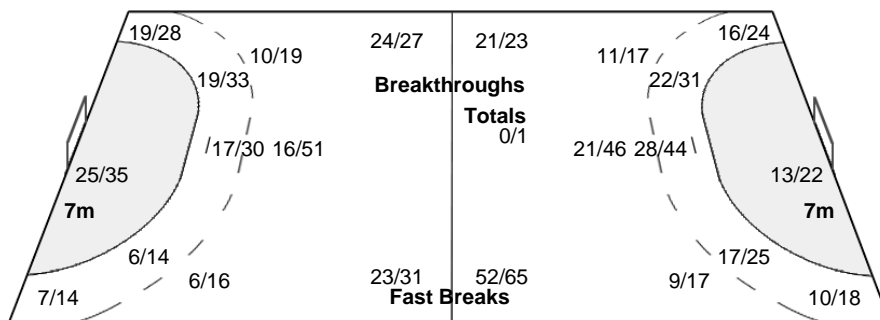

25th Men's World Championship 2017 France

Cumulative Statistics

KSA - Saudi Arabia After 7 matches

Shots Distribution

Players

Goals / Shots

1 AL IBRAHIM A 0/2 1-Missed	3 ALABBAS A 1/1 2/3 5/5 3/3 1/1 1/1 2/2 2/3 3/5 1-Missed	5 ALJANABI H 1/1 1/2 0/1 2/2 4/4 1-Missed	7 ALMOHSIN S 2/3 4/5 6/6 1/1 0/1 2/4 4/4 0/1 0/1 1-Post 1-Blocked	8 ALHAMMAD A 1/1 1/1 0/2 1-Blocked	12 ALSAEED M 3/3 1/1 2/2 1/1 0/1 1-Post	13 SAEED A 3/3 1/1 2/2 1/1 0/1 1-Post
15 ALABDULALI A 3/3 2/3 0/1 1/1 1/2 5/5 1/2 6/8 2-Post	16 ALSALEM M 0/1 0/1 0/1 1-Missed	18 ALFARHAN F 0/1 0/1 0/1 2-Blocked	22 ALSALEM M 1/1 2/2 1/2 1/1 0/3 2/2 2/5 5/7 2-Missed 2-Post 3-Blocked	23 ALMUTAIRI N 1/1 2/2 1/1 0/1 0/1 1/1 2/5 1/1 3/4 1-Missed 1-Blocked	24 ALOBAIDI H 1/1 2/2 1/1 0/1 0/1 1/1 2/5 1/1 3/4 1-Blocked	33 ABU ALRAHI M 1/2 0/1 1/2 0/1 1/1 1-Missed
37 ALABAS M 1/2 1/1 4/5 2/4 0/1 3/3 2/3 6/6 5/6 1-Missed 2-Post 8-Blocked	39 ALKHADRAWI H 1/1 0/1 0/2 1/1 0/3 3/6 8/9 3-Missed	57 ALSALEM M 0/1 0/1 2/2 1/2 2/3 5/6 2/2 2/3 4-Blocked 5-Missed 1-Post 7-Blocked	87 ALZAER M 2/2 3/3 2/2 4/4 4/5 3-Post			

Team Goals / Shots

15/19	16/19	18/24
10/17	4/10	15/26
33/42	23/33	41/56

17-Missed 12-Post 27-Blocked

Offence

Defence

Goalkeepers Saves / Shots

7/30	6/16	6/29
13/38	6/15	16/29
5/53	7/28	9/57

12 ALSAEED M

4/13	2/4	1/5
7/14	3/8	8/8
0/20	3/8	5/27

16 ALSALEM M

2/12	0/3	4/11
3/13	1/4	4/10
2/16	2/9	3/15

23 ALMUTAIRI N

1/5	4/9	0/11
3/11	2/2	4/9
3/14	2/6	1/14

Legend:	% Efficiency	2Min 2 Minute Suspensions	6m 6-metre Shots	7m 7-metre Shots	9m 9-metre Shots
AS Assists	BS Blocked Shots	BT Breakthroughs	BC Blue Cards	FB Fast Breaks	
G/S Goals/Shots	MP Matches Played	N/A Not Applicable	No. Uniform Number	PR Preliminary Round	
RC Red Cards	S/S Saves/Shots	ST Steals	TO Turnovers	TP Time Played	
Wing Wing Shots	YC Yellow Cards