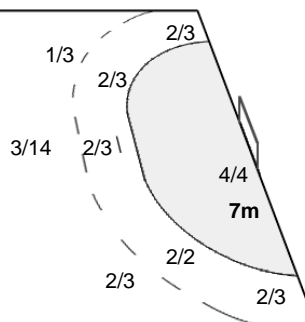

Defence

Goalkeepers Saves / Shots

1/5	0/5
2/3	2/4
4/10	3/6

12 PALICKA A
0/1

20 APPELGREN M	
1/5	0/5
2/3	2/4
4/9	3/6

Legend:	% Efficiency	2Min 2 Minute Suspensions	6m 6 metre Shots	7m 7 metre Shots	9m 9 metre Shots
AS Assists	BS Blocked Shots	BT Breakthroughs	BC Blue Cards	FB Fast Breaks	S/S Saves/Shots
G/S Goals/Shots	N/A Not Applicable	No. Uniform Number	RC Red Cards	S/S Saves/Shots	YC Yellow Cards
ST Steals	TO Turnover	TP Time Played	Wing Wing Shots