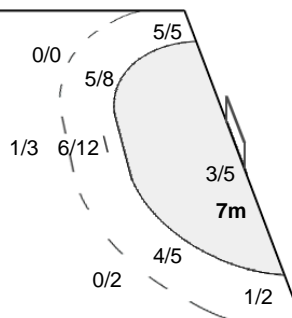

Defence

Goalkeepers Saves / Shots

0/1	0/1	1/2
3/5	1/2	2/5
2/17	0/1	1/18

12 FIGUEIRA G

0/1		
1/1		
0/6		1/3

16 MUACHISSENGUE G

	0/1	1/2
2/4	1/1	2/5
2/11	0/1	0/13

Legend:

%	Efficiency	2Min	2 Minute Suspensions	6m	6 metre Shots	7m	7 metre Shots	9m	9 metre Shots
AS	Assists	BS	Blocked Shots	BT	Breakthroughs	BC	Blue Cards	FB	Fast Breaks
G/S	Goals/Shots	N/A	Not Applicable	No.	Uniform Number	RC	Red Cards	S/S	Saves/Shots
ST	Steals	TO	Turnover	TP	Time Played	Wing	Wing Shots	YC	Yellow Cards