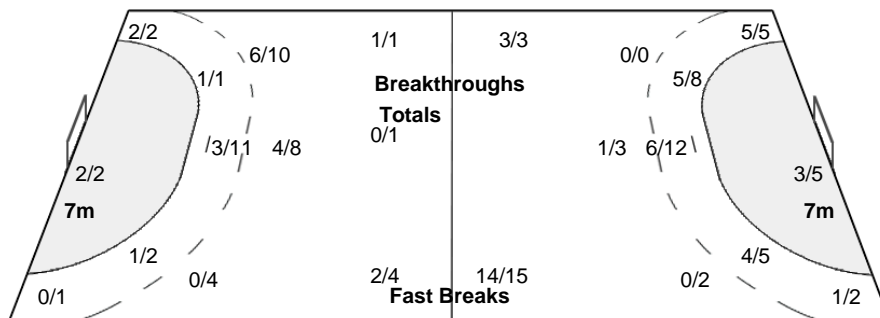

25th Men's World Championship 2017

France

FRANCE 2017
HANDBALL
25^e CHAMPIONNAT DU MONDE MASCULIN IHF

Preliminary Round - Group B

MON 16 JAN 2017
20:45
Metz

Match Team Statistics

Match No: 32

ESP 42 - 22 ANG
(21 - 10) (21 - 12)

Referees: GRILLO LOPEZ Julian Ismael / LENCI Sebastian (ARG)

ANG - Angola

Shots Distribution

Players

Goals / Shots

4 AGUIAR J	5 HEBO R	6 MULENESSA O	7 ANTONIO E	9 MANECO A	11 TECA G	12 FIGUEIRA G
	0/1	1/2	0/1 0/1 1/1		0/1 0/1 1/1	
	1/1	1/1	1/1 1/1			
	2-Missed	2-Blocked	1-Missed 1-Blocked			

13 NASCIMENTO M	14 QUINANGA N	16 MUACHISSENGUE G	17 LOPES S	21 PESTANA A	79 FERREIRA E
	1/1		1/1		1/1
	1/1		1/2	1/2	0/2 1/1
			3/3		2/2
		1-Post	2-Missed	2-Blocked 1-Missed	3-Blocked

Team Goals / Shots

0/1	0/1	4/5
	0/3	5/7
7/8	1/2	5/5

6-Missed 1-Post 8-Blocked

Offence