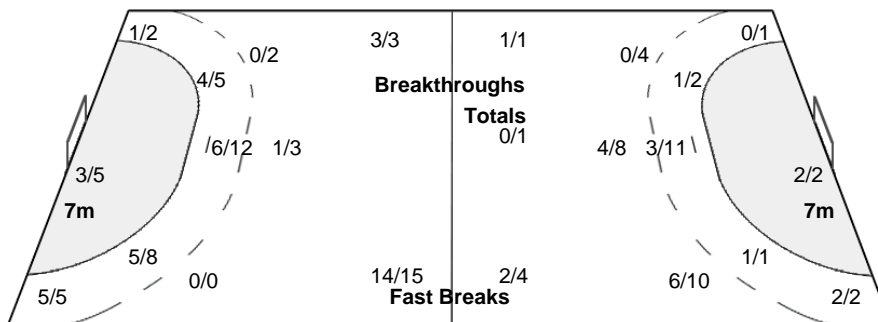

25th Men's World Championship 2017

France

FRANCE 2017
HANDBALL
25^e CHAMPIONNAT DU MONDE MASCULIN IHF

Preliminary Round - Group B

Match Team Statistics

MON 16 JAN 2017
20:45
Metz

Match No: 32

ESP 42 - 22 ANG
(21 - 10) (21 - 12)

Referees: GRILLO LOPEZ Julian Ismael / LENCI Sebastian (ARG)

ESP - Spain

Shots Distribution

Players

Goals / Shots

3 GURBINDO E	6 FERNANDEZ A	7 RIVERA V	8 TOMAS V	10 DUJSHEBAEV A	11 SARMIENTO D	13 AGUINAGALDE J
		1/1				
	3/3	0/1	0/1	1/2	1/1	
	5/6	3/3	2/2	0/1	2/2	1/2
		1-Post		1-Post	1-Blocked	1-Post

21 CANELLAS J	24 MORROS V	30 GUARDIOLA G	31 GONI I	33 PEREZ de VARGAS G	44 CORRALES R	53 BALAGUER D
						1/1
1/1		1/1	1/1	0/1		0/1
		1/1	1/1	1/1		3/3
			1-Missed			1/2

54 COSTOYA A	55 FIGUERAS A
1/1	1/1
2/2	1/1
1/1	1/1
1-Missed	1-Missed 1-Post

Team Goals / Shots

1/1	1/1	1/2
2/5	1/2	3/5
15/17	1/1	17/18
3-Missed	4-Post	1-Blocked

Offence

Defence

Goalkeepers Saves / Shots

1/1	1/1	1/5
	3/3	2/7
1/8	1/2	0/5

33 PEREZ de VARGAS G

1/1	0/3
1/1	1/2
1/2	0/3

44 CORRALES R

	1/1	1/2
	2/2	1/5
0/6		0/2