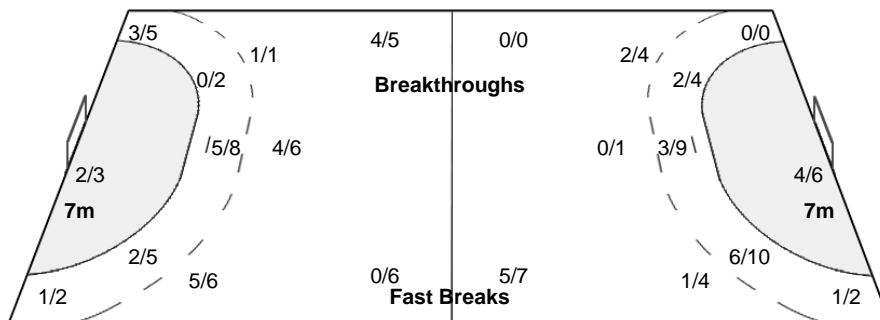

25th Men's World Championship 2017 France

**FRANCE 2017
HANDBALL**
25^e CHAMPIONNAT DU MONDE MASCULIN IHF

Preliminary Round - Group A

SUN 15 JAN 2017
20:45
Nantes

Match Team Statistics

Match No: 26

BRA 27 - 24 JPN
(14 - 12) (13 - 12)

Referees: GJEDING Martin / HANSEN Mads (DEN)

BRA - Brazil

Shots Distribution

Players

Goals / Shots

1 SANTOS M	2 TEIXEIRA H	4 SILVA J	6 TORRIANI G	9 CANDIDO L	10 TOLEDO J	14 dos SANTOS T
0/0	0/0	2/2 1/1	0/0	0/0	1/2 0/1 1/1	0/1
	1-Post	2-Post		1-Post	1-Missed 1-Post	
17 POZZER A	19 CHIUFFA F	26 GUIMARAES O	28 CERETTA G	31 MORAES R	32 NOVAIS C	35 PONCIANO T
2/3 1/1	1/1 3/4 1/1	0/1	0/0	0/0	0/1 0/1 1/1	0/0
		1-Post				
37 LANGARO H	89 ALMEIDA C					
2/2 0/1 1/1	4/4 1/2					
2-Missed 1-Post	1-Post					

Team Goals / Shots

4/5		5/5
2/5	2/4	1/2
8/10	0/1	5/6
3-Missed	8-Post	

Offence

Goalkeepers Saves / Shots

0/1	3/3	0/3
5/7	4/5	4/6
1/6	0/3	0/7

1 SANTOS M

0/1	3/3	0/3
4/6	4/5	2/3
1/4	0/2	0/5

89 ALMEIDA C

1/1		2/3
0/2	0/1	0/2