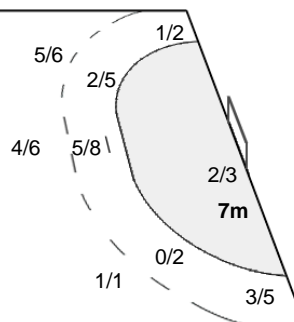

32 DOI R	33 SHIMIZU T
0/1	
1/1	

Team Goals / Shots

1/1	0/3	3/3
2/7	1/5	2/6
5/6	3/3	7/7

1-Missed 3-Post 2-Blocked

Offence

Defence

Goalkeepers Saves / Shots

1/5	0/5
3/5	2/4 1/2
2/10	1/1 1/6

12 KIMURA M

1/4	0/5
3/5	2/2 1/2
2/10	1/1 1/6

33 SHIMIZU T

0/1	
	0/2

Legend:

%	Efficiency	2Min	2 Minute Suspensions	6m	6 metre Shots	7m	7 metre Shots	9m	9 metre Shots
AS	Assists	BS	Blocked Shots	BT	Breakthroughs	BC	Blue Cards	FB	Fast Breaks
G/S	Goals/Shots	N/A	Not Applicable	No.	Uniform Number	RC	Red Cards	S/S	Saves/Shots
ST	Steals	TO	Turnover	TP	Time Played	Wing	Wing Shots	YC	Yellow Cards