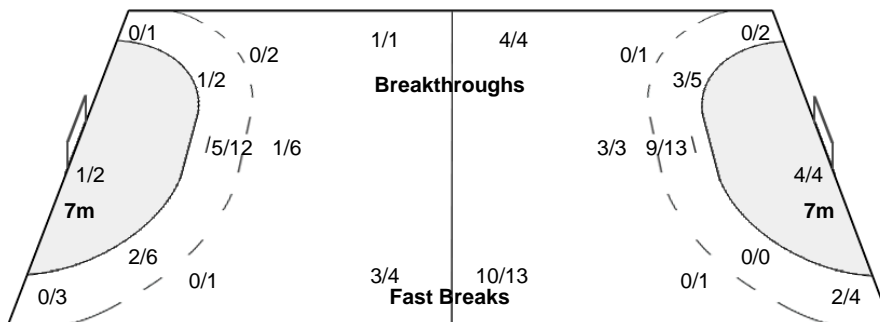

25th Men's World Championship 2017

France

FRANCE 2017
HANDBALL
25^e CHAMPIONNAT DU MONDE MASCULIN IHF

Preliminary Round - Group C

SUN 15 JAN 2017
14:45
Rouen

Match Team Statistics

Match No: 22

CHI 14 - 35 GER
(6 - 17) (8 - 18)

Referees: LICIS Renars / SONDORS Zigmars (LAT)

CHI - Chile

Shots Distribution

Players

Goals / Shots

1 BARRIENTOS F	2 CEBALLOS S	4 FEUCHTMANN E	6 BAEZA P	7 REYES D	8 KANIU E	9 FRELIJJ J
	0/1 0/1	0/1 1/1 0/1	0/1	0/1	1/1	0/1 2/2
	1-Post	1-Missed		1-Missed	2-Blocked	1-Missed 2-Blocked
10 FEUCHTMANN E	11 SALINAS E	12 GARCIA F	16 OLIVA R	17 SALINAS R	20 FEUCHTMANN H	21 MOLL C
1/1 0/1	0/1 1/1 1/2			0/1	1/1	1/1 1/1
				1-Post		0/1
28 LOPEZ J	77 DONOSO V					
1/1	1/1					
1-Missed						

Team Goals / Shots

	0/1	3/4
1/5	1/3	3/6
4/4	1/5	1/2
4-Missed	2-Post	4-Blocked

Offence

Defence

Goalkeepers Saves / Shots

0/7	0/2	1/6
3/5	0/2	3/8
2/5	0/2	0/7

1 BARRIENTOS F

0/2	0/1	0/1
0/1		1/1
0/2	0/1	

12 GARCIA F

		0/1

16 OLIVA R

0/5		1/5
3/4	0/1	2/7
2/3	0/1	0/6