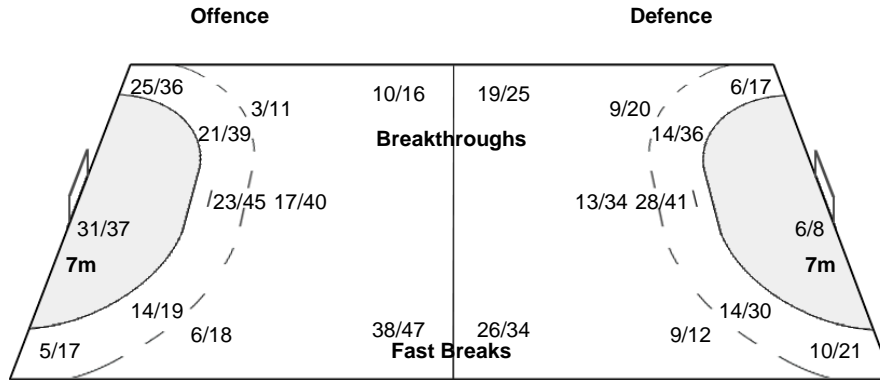

XX Women's World Championship 2011

Brasil

Cumulative Statistics

KOR - Korea

Shots Distribution

Players

Goals / Shots

1 JU H	2 WOO S	3 KIM O	5 JUNG Y	7 JANG S	9 KIM C	11 YOON H
	7/9 3/3	1/1 3/4 1/1	1/1	2/2 2/2 0/1	3/3	1/1 2/3 1/1
	6/7	2/4 1/3	2/3 0/1 0/3	1/6	3/3	2/2 1/4
	9/9 2/2 2/3	4/4 4/5 2/3	1/1 1/1	4/6 2/2	5/6 3/3 5/6	5/6 3/3
	3-Post	1-Missed 5-Post 3-Blocked	1-Post	2-Missed 1-Post	1-Missed 1-Post	1-Missed 1-Post 2-Blocked
12 MOON K	13 KIM C	14 KIM S	16 YONG S	17 SIM H	19 CHOI I	20 JUNG J
	0/1	1/1 1/1		1/1 0/1 1/1	1/2 1/1	1/2 1/2 2/2
	1/1	2/3 1/1		1/4 0/1 2/3	5/8 0/1 2/5	2/3 2/3
	1/1 1/2 2/2	2/3 1/1 1/1		4/5 1/1	8/9 5/6 14/18	3/3 2/3 2/2
		2-Missed 1-Post		3-Missed 5-Post 3-Blocked	3-Missed 1-Post 8-Blocked	3-Missed 1-Post 2-Blocked
21 KWON G	22 LEE E	24 KIM J				
0/1	1/1 2/2	0/1 1/1				
1/1	1/2 2/2	1/2 2/2				
1/1 2/3	1/1 0/2	1/1 2/2				
	3-Post	3-Missed				

Team

Goals / Shots

17/23	17/21	7/8
28/47	0/3	18/35
49/56	20/25	37/46

19-Missed 23-Post 18-Blocked

Goalkeepers

Saves / Shots

7/24	12/28	6/14
12/40	3/3	5/18
8/43	5/19	5/28

1 JU H

5/16	10/23	1/7
10/26	3/3	3/14
7/26	4/15	3/20

12 MOON K

2/8	2/4	5/7
2/14		1/3
1/17	1/4	2/6

16 YONG S

	0/1	
		1/1
		0/1

LEGEND

% Efficiency	2Min 2 Minute Suspensions	6m 6-metre Shots	7m 7-metre Shots	9m 9-metre Shots
AS Assists	BS Blocked Shots	BT Breakthroughs	DR Disqualification with report	FB Fast Breaks
G/S Goals/Shots	MP Matches Played	n/a not applicable	PR Preliminary Round	RC Red Cards
S/S Saves/Shots	ST Steals	TO Turnovers	TP Time Played	Wing Wing Shots
YC Yellow Cards