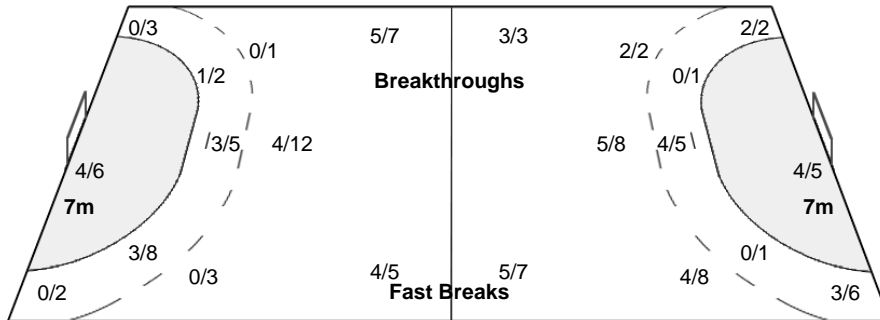

Sao Paulo

XX Women's World Championship 2011

Brasil

Final

SUN 18 DEC 2011
17:15

Match Team Statistics

Match No: 88

FRA 24 - 32 NOR
(13 - 19) (11 - 13)

Attendance: 4.000

Referees: GUBICA Matja / MILOSEVIC Boris (CRO)

FRA - France

Shots Distribution

Players

Goals / Shots

2 GOUDJO A	3 DANCETTE B	4 KAMTO NJITAM N	5 AYGLON C	6 SPINCER A	8 MENDY C	9 BAUDOIN P
		1/1 0/1	1/1	0/1	1/1 1/2	1/1 0/1
		1/1	1/1	0/1	2/2	3/3 0/1
		1-Missed			1-Post	1-Post 2-Blocked
12 LEYNAUD A	14 GNABOUYOU M	15 BRUNEAU A	16 DARLEUX C	17 DEMBELE S	18 DEROIN A	20 TERVEL R
0/1	0/1	1/1		1/1	2/2	0/1
2/2	0/1	1/1		0/1 0/1 1/1		1/1
		1-Missed 1-Post			2-Post	
21 LIMAL M	64 LACRABERE A					
	0/1 0/1					
	1-Missed 1-Blocked					

Team Goals / Shots

3/3	3/6
0/2	0/5 5/9
8/10	5/6 0/2
3-Missed	5-Post 3-Blocked

Offence

Defence

Goalkeepers Saves / Shots

1/6	0/5
3/7	1/1 2/5
0/11	1/1 1/5

12 LEYNAUD A

1/3	0/5
2/3	0/2
0/7	1/4

16 DARLEUX C

0/3	
1/4	1/1 2/3
0/4	1/1 0/1