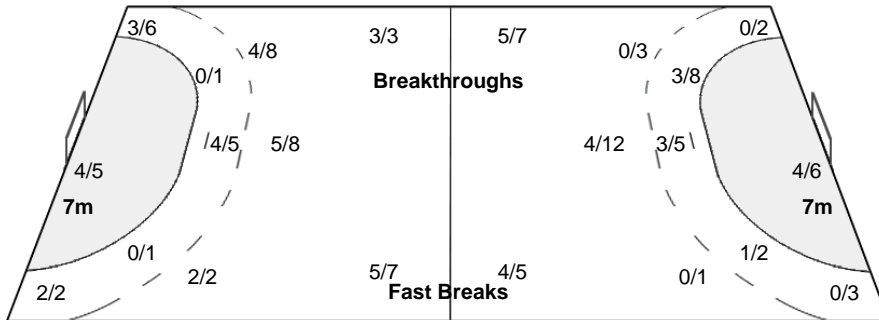

Sao Paulo

XX Women's World Championship 2011

Brasil

Final

SUN 18 DEC 2011
17:15

Match Team Statistics

Match No: 88

FRA 24 - 32 NOR

Attendance: 4.000

(13 - 19) (11 - 13)

Referees: GUBICA Matja / MILOSEVIC Boris (CRO)

NOR - Norway

Shots Distribution

Players

Goals / Shots

1 GRIMSBO K	2 MOLID M	4 OFTEDAL S	5 ALSTAD I	6 LOKE H	7 NOSTVOLD T	8 BREIVANG K
		0/1	1/1	1/1 2/2	0/1 0/1 2/2 1/1	1/1 1/1
9 LUNDE-BORGERSEN K	11 JOHANSEN K	13 FRAFJORD M	16 HARALDSEN K	17 SULLAND L	18 RIEGELHUTH L	21 SNORROEGGEN G
1/2 2/2 2/2	2/2			1/1 3/3	1/1 0/1 0/2 2/2	
1-Blocked		1-Post				
22 KURTOVIC A	23 HERREM C					
1/1 2/2	1/1 0/1 1/1					
1-Missed						

Team Goals / Shots

5/6	5/5
4/7	0/1
11/11	0/1
3-Missed	2-Post
	2-Blocked

Offence

Goalkeepers Saves / Shots

0/3	3/6
2/2	5/5
2/10	1/6

1 GRIMSBO K

	0/1
	1/1
0/1	1/1

16 HARALDSEN K

0/3	3/5
2/2	4/4
2/9	1/6

LEGEND	% Efficiency	2Min 2 Minute Suspensions	6m 6-metre Shots	7m 7-metre Shots	9m 9-metre Shots
AS Assists	BS Blocked Shots	BT Breakthroughs	DR Disqualification with report	FB Fast Breaks	
G/S Goals/Shots	n/a not applicable	RC Red Cards	S/S Saves/Shots	ST Steals	
TO Turnover	TP Time Played	Wing Wing Shots	YC Yellow Cards