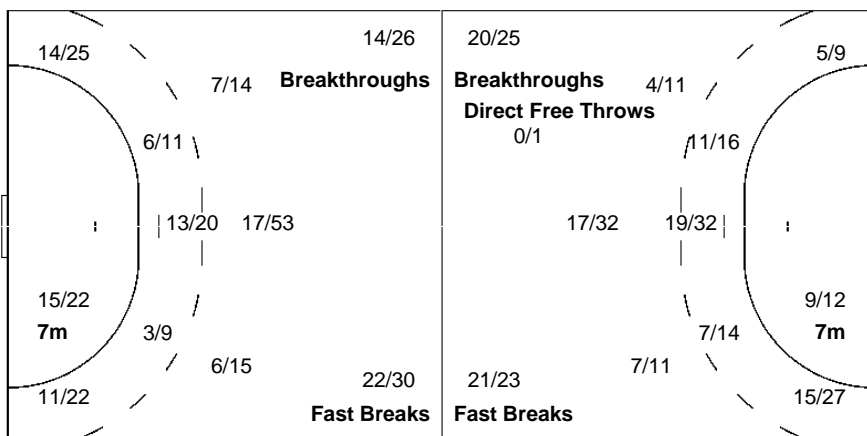

17 SIM H	21 LEE E	22 WOO S	23 KIM O	24 GWON HN	27 NAM Y	29 YU S
	0/1	3/4	1/2	8/8		3/3
1/1		4/6		4/7		0/1
0/2	0/1	1/3	0/1	2/2		
	0/3	0/1	0/1	1/1	1/1	1/1
4/5	1/2	3/3	5/5	5/6		0/2
4/6	2/3	1/1	3/3	3/3		
2-Missed	1-Blocked	5-Missed	2-Blocked	3-Missed		1-Missed
1-Post	1-Missed	1-Post	2-Blocked	2-Post	4-Blocked	1-Post
						2-Blocked

31 SONG H
1/1
1/1
2/3
1-Blocked

Team

Goals / Shots

26/29	17/29	13/14
8/17	2/11	5/13
28/37	5/10	26/43
19-Missed	12-Post	16-Blocked

Offence

Defence

Goalkeepers

Saves / Shots