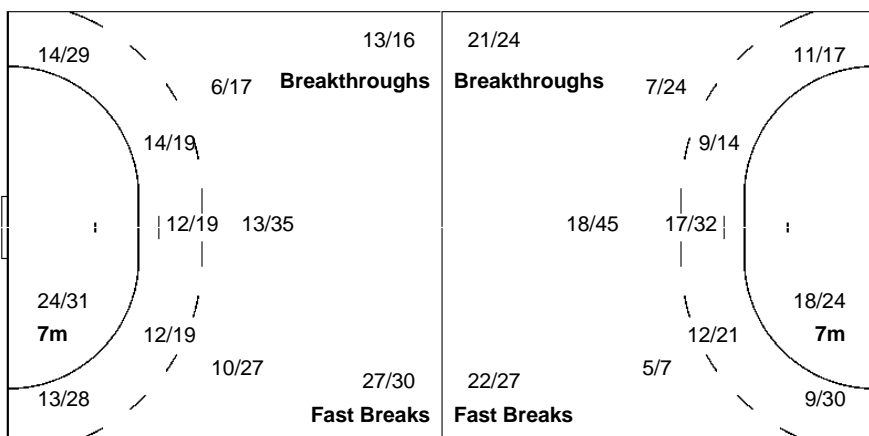

Cumulative Statistics

Estatísticas acumuladas / Statistiques cumulatives

BRA - Brazil After 6 matches

Shots Distribution

Players

Goals / Shots

2 DINIZ F	3 MARTINEZ A	4 ROCHA S	5 PIEDADE D	7 LIMA de ARAUJO T	8 FRANCA da SILVA F	9 BELO AP
1/1	3/3	0/1	1/1		3/3	1/2
0/1	2/5	0/1	2/2	1/1	1/2	2/2
1/1	11/11	5/5	0/1	2/2	5/5	6/6
	6/9	1/1	0/1		1/2	1/4
	3/5		3/3		8/10	13/15
	2-Missed2-Post	2-Missed2-Post	1-Post	1-Post	1-Missed2-Post	3-Missed8-Post 6-Blocked

10 QUINTINO J	12 ARENHART B	15 ROCHA F	18 TALESKA E	22 FIER de MOURA M	81 FACHINELLO D	84 PESSOA MR
2/2		1/1	1/1	1/1	2/3	
1/2		0/1	0/1	0/1	2/3	
2/2	1/1	2/3	6/10	6/8	6/6	
	1/1	1/1	2/3	2/3	1/1	
		1/1	1-Blocked 4-Missed1-Post 4-Blocked		3-Post	

Team Goals / Shots

11/14	13/19	11/13
13/27	0/6	14/21
43/49	15/24	41/49
19-Missed 21-Post		11-Blocked

Offence

Goalkeepers Saves / Shots

5/26	8/14	4/18
9/23	7/8	5/18
11/46	7/20	9/41

12 ARENHART B

4/19	8/12	2/13
5/13	5/5	4/15
9/31	5/16	6/27

84 PESSOA MR

1/7	0/2	2/5
4/9	2/2	1/3
2/15	2/3	3/14

Legend:		
%	Efficiency	
AS	Assists	
G/S	Goals/Shots	
QF	Quarterfinal	
TP	Time Played	
2Min	2 Minute Suspensions	
BS	Blocked Shots	
MP	Matches Played	
RC	Red Cards	
Wing	Wing Shots	
6m	6-metre Shots	
BT	Breakthroughs	
N/A	Not Applicable	
S/S	Saves/Shots	
YC	Yellow Cards	
7m	7-metre Shots	
BC	Blue Cards	
No.	Uniform Number	
ST	Steals	
9m	9-metre Shots	
FB	Fast Breaks	
PR	Preliminary Round	
TO	Turnovers	

remove of red card for player number 2 (BRA) due to 3rd time 2 minutes suspension