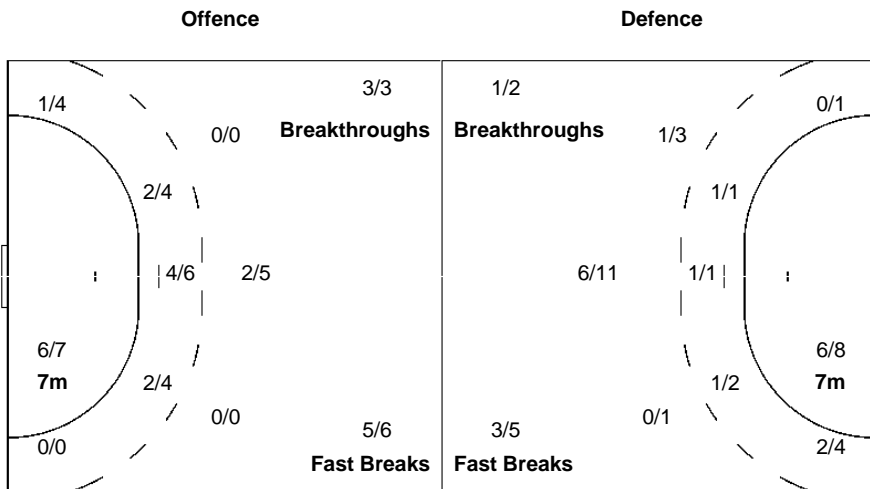

Match Team Statistics

Estatística da partida por equipe / Statistiques du match par équipe

Match 29

ESP 26 - 22 ANG

(13 - 12) (13 - 10)

Referees: PINTO Rogério / MENEZES Nilson (BRA)

ESP - Spain

Shots Distribution

Players

Goals / Shots

2 LOPEZ M	4 MARTIN C	6 ALBERTO N	9 MANGUE M	10 AGUILAR M	12 NAVARRO S	14 CHAVEZ E
0/1	2/2 1/1 0/1	1/1	1/2			0/1
	1/1	0/2	2/2			
	2/2 1/1		0/1	1/1 0/1 1/1		1/1
1-Post		1-Post 1-Blocked 1-Missed		1-Post		1-Missed

17 PINEDO E	25 PENA N	27 GONZALEZ L	30 ELORZA P	35 EGOZKUE N	48 ZOQBI D	86 CABRAL A
1/1	1/1		1/1	1/1		1/1 1/1 1/1
1/1						1/1
						2/2 1/1

Team Goals / Shots

3/3	2/3	3/5
6/6		2/4
5/5	2/5	3/3

2-Missed 3-Post 1-Blocked

Goalkeepers Saves / Shots

0/1	1/1	0/4
0/4	1/2	2/6
1/4	2/5	3/5

12 NAVARRO S

0/1		0/3
0/3	1/1	2/4
1/3	2/4	3/4

48 ZOQBI D

	1/1	0/1
0/1	0/1	0/2
0/1	0/1	0/1