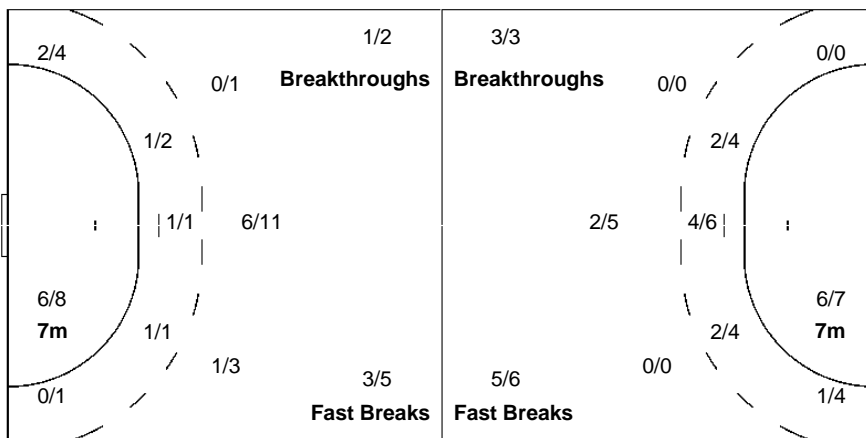

Match Team Statistics

Estatística da partida por equipe / Statistiques du match par équipe

Match 29

ESP 26 - 22 ANG
(13 - 12) (13 - 10)

Referees: PINTO Rogério / MENEZES Nilson (BRA)

ANG - Angola

Shots Distribution

Players

Goals / Shots

1 BARBOSA NMDP	6 MACHADO JJ	8 MONTEIRO LM	9 BERNARDO NM	10 KASSOMA AC	11 KIALA L	15 CARLOS AD
	0/1		1/1			1/1
	1/1					1/1
	1/1 1/1 0/1		0/1	0/1 2/2 0/2		1/1 0/1 1/1

1-Post

16 ALMEIDA TP	17 DOMBAXI WWB	21 CAZANGA MA	25 VENANCIO LDS	31 SANTOS JVD	90 GUIALO IEW
		1/1			2/2
	1/2 0/1	2/2			1/2
		1/1			1/1

2-Missed 1-Post

1-Missed 2-Blocked

Team
Goals / Shots

1/1	0/1	4/4
4/4	1/2	4/6
3/4	3/5	2/5

3-Missed 2-Post 2-Blocked

Offence

Goalkeepers
Saves / Shots

0/3	1/3	2/5
0/6		2/4
0/5	3/5	0/3

1 BARBOSA NMDP

0/3	1/1	2/3
0/4		2/3
0/4	1/2	0/3

16 ALMEIDA TP

	0/2	0/2
0/2		0/1
0/1	2/3	

Legend:	% Efficiency	2Min 2 Minute Suspensions	6m 6 metre Shots	7m 7 metre Shots	9m 9 metre Shots
AS Assists	BS Blocked Shots	BT Breakthroughs	BC Blue Cards	FB Fast Breaks	S/S Saves/Shots
G/S Goals/Shots	N/A Not Applicable	No. Uniform Number	RC Red Cards	S/S Saves/Shots	YC Yellow Cards
ST Steals	TO Turnover	TP Time Played	Wing Wing Shots