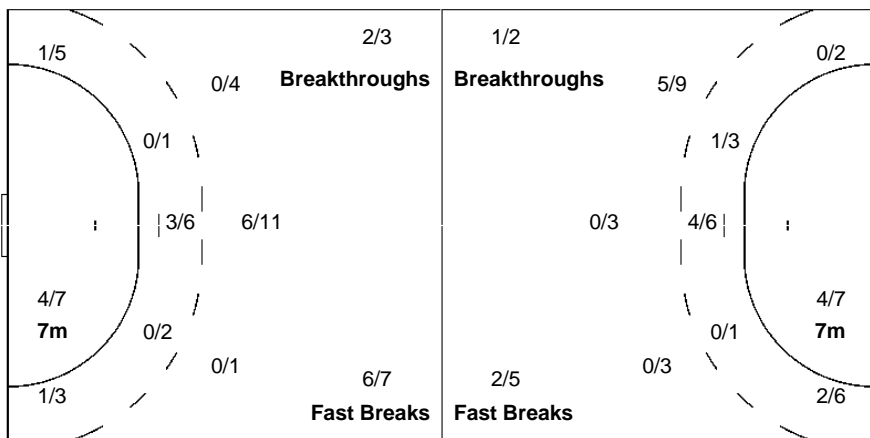

Match Team Statistics

Estatística da partida por equipe / Statistiques du match par équipe

Match 5

ROU 19 - 23 ANG

(9 - 11) (10 - 12)

Referees: KOO Bonok / LEE Seok (KOR)

ANG - Angola

Shots Distribution

Players

Goals / Shots

1 BARBOSA NMDP	6 MACHADO JJ	8 MONTEIRO LM	9 BERNARDO NM	10 KASSOMA AC	11 KIALA L	12 BRANCO CD
	1/1 1/1	1/1		1/1 1/2		
	0/1	0/1 0/1	1/1 1/3		1/1	
	0/1		1/1 0/1		1/1	
	1-Missed 1-Post		1-Post		1-Blocked	
15 CARLOS AD	16 ALMEIDA TP	17 DOMBAXI WWB	21 CAZANGA MA	25 VENANCIO LDS	31 SANTOS JVD	90 GUIALO IEW
		2/2	2/2		0/1	2/3
1/1					1/1	2/2
0/1			0/1			1/2 0/1 0/1
1-Missed 1-Post		1-Blocked	1-Post 1-Blocked			3-Post

Team
Goals / Shots

6/6	1/2	5/7
3/5		5/8
3/4	0/4	0/2
2-Missed	7-Post	3-Blocked

Offence

Goalkeepers
Saves / Shots

2/9	1/1	1/3
	2/2	3/4
2/5		1/7

1 BARBOSA NMDP

12 BRANCO CD

1/1		1/1

16 ALMEIDA TP

1/8	1/1	0/2
	2/2	3/4
2/5		1/7

Legend:	% Efficiency	2Min 2 Minute Suspensions	6m 6 metre Shots	7m 7 metre Shots	9m 9 metre Shots
AS Assists	BS Blocked Shots	BT Breakthroughs	BC Blue Cards	FB Fast Breaks	S/S Saves/Shots
G/S Goals/Shots	N/A Not Applicable	No. Uniform Number	RC Red Cards	S/S Saves/Shots	YC Yellow Cards
ST Steals	TO Turnover	TP Time Played	Wing Wing Shots