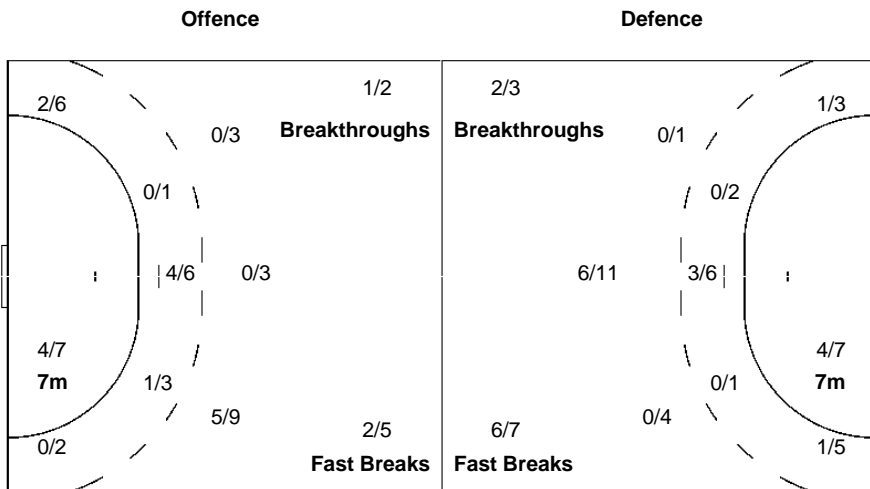

Match Team Statistics

Estatística da partida por equipe / Statistiques du match par équipe

Match 5

ROU 19 - 23 ANG

(9 - 11) (10 - 12)

Referees: KOO Bonok / LEE Seok (KOR)

ROU - Romania

Shots Distribution

Players

Goals / Shots

3 SZUCS G	5 GEIGER M	7 BUCESCHI E	8 NEAGU C	9 BRADEANU A	11 PERIANU G	12 MUNTEANU I
		0/1	3/4	1/2	1/1	
				1/2		
	0/1	1/1		3/3		
	1-Missed	1-Missed1-Post	2-Missed3-Post	1-Blocked		1-Post
15 ARDEAN ELISEI V	22 MANEA O	25 HOTEA C	30 UNGUREANU P	85 CHINTOAN F	88 VIZITIU P	89 CHIPER L
						3/4
0/2						1/1
1/1	1/1	0/1		2/2		
1-Missed						3-Missed2-Post

Team
Goals / Shots

7/9	0/1	2/3
	0/2	1/4
3/5		6/7

8-Missed 7-Post 1-Blocked

Goalkeepers
Saves / Shots

0/6	1/2	2/7
2/5		3/8
1/4	4/4	2/2

12 MUNTEANU I

30 UNGUREANU P

0/6	1/2	2/7
2/5		3/8
1/4	4/4	2/2