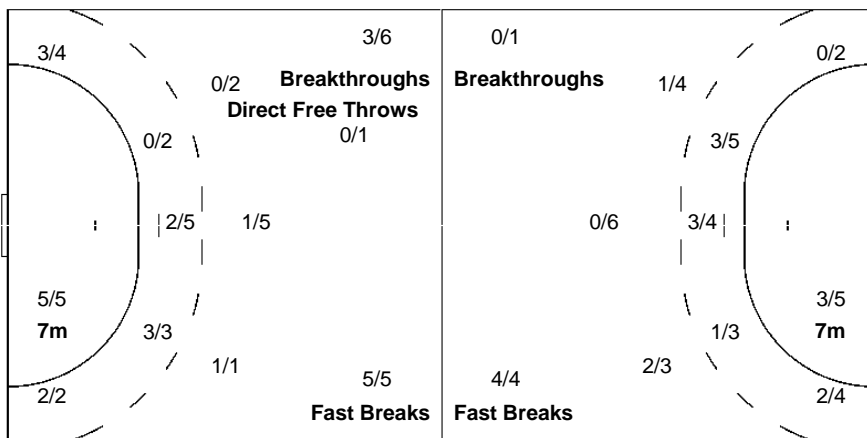

Match Team Statistics

Estatística da partida por equipe / Statistiques du match par équipe

Match 4

MNE 19 - 25 ESP

(10 - 14) (9 - 11)

Referees: BONAVENTURA Charlotte / BONAVENTURA Julie (FRA)

ESP - Spain

Shots Distribution

Players

Goals / Shots

2 LOPEZ M	4 MARTIN C	6 ALBERTO N	9 MANGUE M	10 AGUILAR M	12 NAVARRO S	14 CHAVEZ E
	1/1	1/1	1/1 0/1	1/1 1/1		0/1
1/1	0/1 1/1	1/1 1/1				1/1

1-Post 1-Blocked 5-Missed

1-Blocked 1-Missed

1-Missed

17 PINEDO E	25 PENA N	27 GONZALEZ L	30 ELORZA P	35 EGOZKUE N	48 ZOQBI D	86 CABRAL A
1/1	1/1 1/1					1/1
1/1 1/1	1/1		0/1			2/2
1/1 1/1	1/1			1/1 1/1		1/1

2-Missed

Team

Goals / Shots

1/1	4/5	4/4
1/1		4/6
5/6	5/5	1/1

9-Missed 1-Post 2-Blocked

Offence

Defence

Goalkeepers

Saves / Shots

2/4	2/3	0/4
4/6	0/1	3/7
1/2	3/4	1/4

12 NAVARRO S

2/4	2/3	0/4
4/6	0/1	2/6
1/2	3/4	1/3

48 ZOQBI D

		1/1
		0/1

Legend:	% Efficiency	2Min 2 Minute Suspensions	6m 6 metre Shots	7m 7 metre Shots	9m 9 metre Shots
AS Assists	BS Blocked Shots	BT Breakthroughs	BC Blue Cards	FB Fast Breaks	S/S Saves/Shots
G/S Goals/Shots	N/A Not Applicable	No. Uniform Number	RC Red Cards	S/S Saves/Shots	YC Yellow Cards
ST Steals	TO Turnover	TP Time Played	Wing Wing Shots