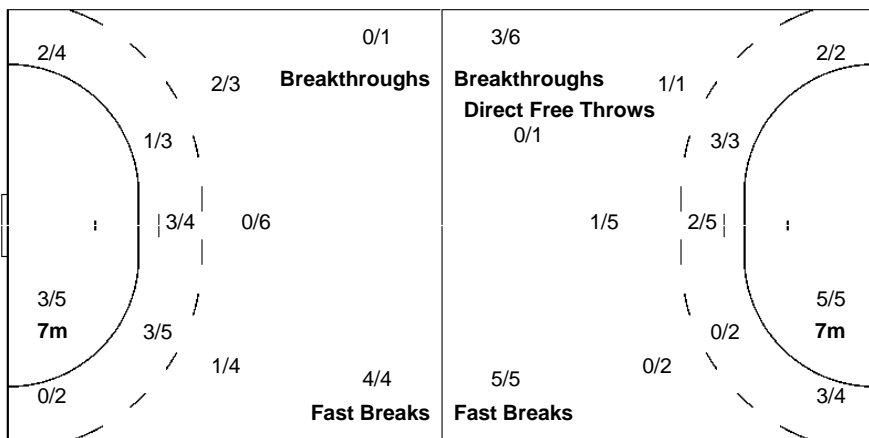

Match Team Statistics

Estatística da partida por equipe / Statistiques du match par équipe

Match 4

MNE 19 - 25 ESP

(10 - 14) (9 - 11)

Referees: BONAVENTURA Charlotte / BONAVENTURA Julie (FRA)

MNE - Montenegro

Shots Distribution

Players

Goals / Shots

1 RAJCIC M	2 PETROVIC R	4 RADICEVIC J	9 JAUKOVIC D	10 BULATOVIC A	15 KLIKOVAC A	17 POPOVIC B
	2/2	0/1 1/1	1/2			
	0/1	3/4		0/1		
	1/1		0/1 1/1			

2-Post

22 BARJAKTAROVIC S	32 BULATOVIC K	66 RAMUSOVIC E	77 MEHMEDOVIC M	88 PAVICEVIC B	90 RAICEVIC M	92 LAZOVIC S
	1/1		1/2		0/1	1/1
	2/4 1/1 0/1					0/1
	0/1		1/2			0/1

2-Post

2-Post

Team
Goals / Shots

2/4	1/3	4/4
2/6	1/1	4/7
1/2	1/4	3/4

6-Post

Offence

Goalkeepers
Saves / Shots

0/1	1/5	0/4
0/1		2/6
1/6	0/5	0/1

1 RAJCIC M

0/1	0/1	0/1
		1/1
0/2	0/4	

22 BARJAKTAROVIC S

	1/4	0/3
0/1		1/5
1/4	0/1	0/1