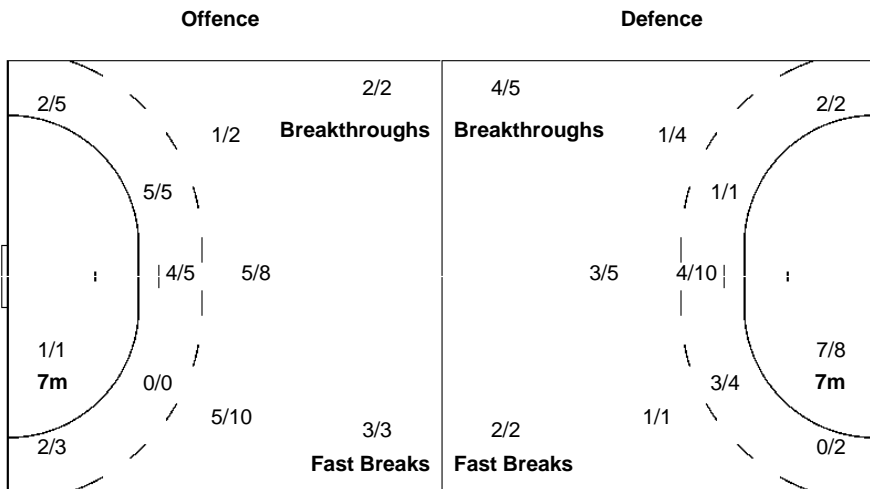

Match Team Statistics

Estatística da partida por equipe / Statistiques du match par équipe

Match 1

NOR 28 - 31 BRA

(16 - 17) (12 - 14)

Referees: HORACEK Vaclav / NOVOTNY Jiri (CZE)

BRA - Brazil

Shots Distribution

Players

Goals / Shots

2 DINIZ F	3 MARTINEZ A	4 ROCHA S	5 PIEDADE D	7 LIMA de ARAUJO T	8 FRANCA da SILVA F	9 BELO AP
		0/1				
			1/1		1/2	1/1 2/2
			1/1			2/4 3/3
	1/1 1/1		1/1		1/1 1/1	2/2 2/3
	1-Missed					1-Blocked

10 QUINTINO J	12 ARENHART B	15 ROCHA F	18 TALESKA E	22 FIER de MOURA M	81 FACHINELLO D	84 PESSOA MR
1/1 1/1			0/1		0/1 2/2	
			2/3 2/2		2/2 1/1	
1-Missed 1-Post			1-Missed 1-Blocked			

Team
Goals / Shots

1/2	2/2	4/5
2/6		6/6
8/9		8/9

3-Missed 1-Post 2-Blocked

Goalkeepers
Saves / Shots

0/4	1/3	2/3
1/5	2/3	1/2
0/7	0/1	2/9

12 ARENHART B

0/2	1/1	
0/1	1/1	0/1
0/5		1/4

84 PESSOA MR

0/2	0/2	2/3
1/3	1/1	1/1
0/2		1/5

Legend:

%	Efficiency	2Min	2 Minute Suspensions	6m	6 metre Shots	7m	7 metre Shots	9m	9 metre Shots
AS	Assists	BS	Blocked Shots	BT	Breakthroughs	BC	Blue Cards	FB	Fast Breaks
G/S	Goals/Shots	N/A	Not Applicable	No.	Uniform Number	RC	Red Cards	S/S	Saves/Shots
ST	Steals	TO	Turnover	TP	Time Played	Wing	Wing Shots	YC	Yellow Cards