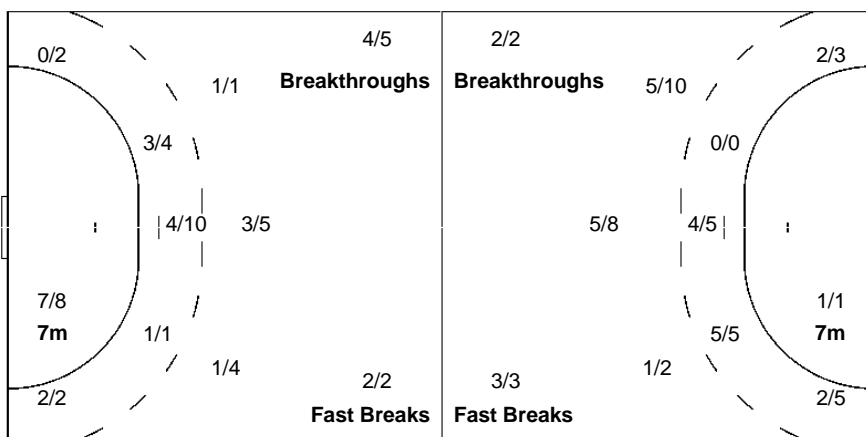

Match Team Statistics

Estatística da partida por equipe / Statistiques du match par équipe

Match 1

NOR 28 - 31 BRA

(16 - 17) (12 - 14)

Referees: HORACEK Vaclav / NOVOTNY Jiri (CZE)

NOR - Norway

Shots Distribution

Players

Goals / Shots

1 GRIMSBO KA	2 MOLID M	3 ARNTZEN EH	4 KRISTIANSEN V	5 ALSTAD I	6 LOKE H	9 MORK N
			0/1		2/2	1/1
					0/1	2/2
		1/2			1/1	1/1
						2/2
						4/4

2-Missed 3-Blocked 1-Missed

10 OFTEDAL SB	14 FRAFJORD MM	16 LUNDE K	18 KOREN LKR	22 KURTOVIC A	23 HERREM C	24 SOLBERG S
0/1				1/1		
0/1			1/1		0/1	
2/2			1/1		1/1	
				0/1		

1-Post

Team
Goals / Shots

4/4	2/3	1/3
4/5	1/3	1/2
7/7	1/1	7/9

3-Missed 1-Post 3-Blocked

Offence

Goalkeepers
Saves / Shots

1/2	0/2	1/5
4/6		0/6
1/9		1/9

1 GRIMSBO KA

1/1	0/1	1/4
2/4		0/2
1/9		1/7

16 LUNDE K

0/1		0/1
2/2		0/4
		0/2