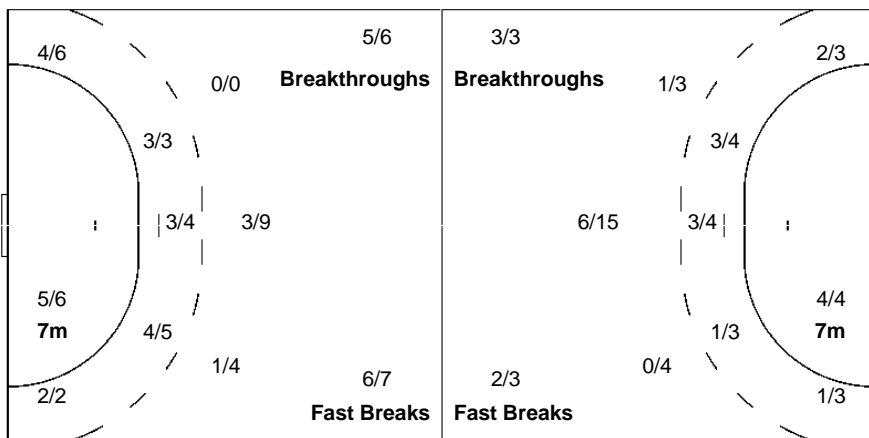

Match Team Statistics

Estatística da partida por equipe / Statistiques du match par équipe

Match 37

NED 26 - 36 NOR

(13 - 19) (13 - 17)

Referees: BONAVENTURA Charlotte / BONAVENTURA Julie (FRA)

NOR - Norway

Shots Distribution

Players

Goals / Shots

1 GRIMSBO KA	2 MOLID M	3 ARNTZEN EH	4 KRISTIANSEN V	5 ALSTAD I	6 LOKE H	9 MORK N
		1/1	0/1 1/1			2/2
		1/1 0/1			2/2 1/1	0/1 1/1 1/1
		1/1	1/1 1/3 1/1		0/1	2/2 1/1
			1-Missed			2-Missed
10 OFTEDAL SB	14 FRAFJORD MM	16 LUNDE K	18 KOREN LKR	22 KURTOVIC A	23 HERREM C	24 SOLBERG S
1/1				2/2 1/1		
1/1 1/1					1/1	
				1/1 1/1	2/2 1/1	1/1
2-Missed	1-Post			1-Post	1-Missed	

Team
Goals / Shots

6/7	1/1	2/2
4/5	1/1	6/9
5/6	3/5	8/8

6-Missed 2-Post

Offence

Goalkeepers
Saves / Shots

1/6	2/4	1/3
3/6		3/5
1/6	3/4	1/7

1 GRIMSBO KA

1/5	2/3	1/3
3/6		3/4
1/6	3/4	1/7

16 LUNDE K

0/1	0/1	
		0/1

Legend:	% Efficiency	2Min 2 Minute Suspensions	6m 6 metre Shots	7m 7 metre Shots	9m 9 metre Shots
AS Assists	BS Blocked Shots	BT Breakthroughs	BC Blue Cards	FB Fast Breaks	S/S Saves/Shots
G/S Goals/Shots	N/A Not Applicable	No. Uniform Number	RC Red Cards	S/S Saves/Shots	YC Yellow Cards
ST Steals	TO Turnover	TP Time Played	Wing Wing Shots