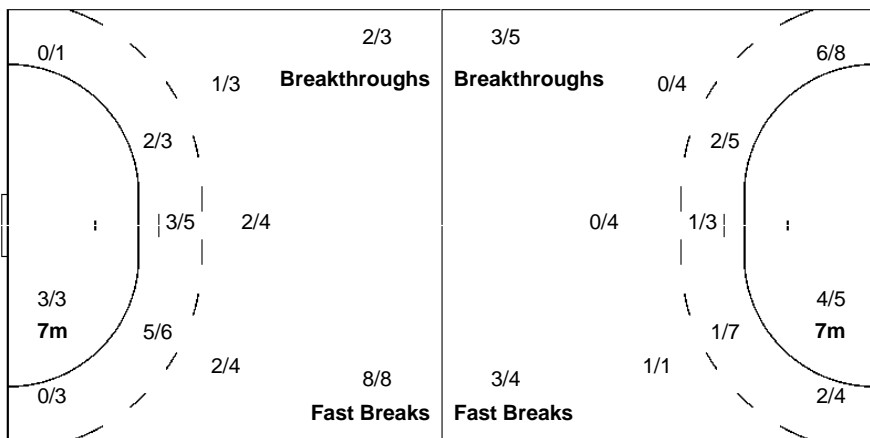

Match Team Statistics

Estatística da partida por equipe / Statistiques du match par équipe

Match 25

MNE 23 - 29 BRA

(10 - 12) (13 - 17)

Referees: MOUSAVIAN NAZHAD SADEGHI Alireza / KOLAHDOUZAN Majid (IRI)

BRA - Brazil

Shots Distribution

Players

Goals / Shots

2 DINIZ F	3 MARTINEZ A	4 ROCHA S	5 PIEDADE D	7 LIMA de ARAUJO T	8 FRANCA da SILVA F	9 BELO AP
	1/1				0/1 1/1	
	1/2		1/1	1/1	0/1	1/1 2/2
	1/1 2/2				1/1 1/1 1/2	1/1 0/1 1/1
				1-Post		2-Post

10 QUINTINO J	12 ARENHART B	15 ROCHA F	18 TALESKA E	22 FIER de MOURA M	81 FACHINELLO D	84 PESSOA MR
				1/1 0/1	0/1 1/1	
1/1			0/1		1/1	
		1/1	2/2 1/1		1/1	
		2-Missed	2-Missed			

Team
Goals / Shots

1/2	1/3	3/3
4/6	0/1	5/5
6/6	4/5	5/6

4-Missed 3-Post

Offence

Defence

Goalkeepers
Saves / Shots

3/5	5/9	1/2
2/5	2/2	0/5
3/6	2/5	0/2

12 ARENHART B

3/5	5/9	1/2
2/5	2/2	0/5
3/6	2/5	0/2

84 PESSOA MR

Legend:		
%	Efficiency	2Min 2 Minute Suspensions
AS	Assists	BS Blocked Shots
G/S	Goals/Shots	N/A Not Applicable
ST	Steals	TO Turnover
6m	6 metre Shots	BT Breakthroughs
7m	7 metre Shots	BC Blue Cards
9m	9 metre Shots	RC Red Cards
		FB Fast Breaks
		S/S Saves/Shots
		YC Yellow Cards
		No. Uniform Number
		TP Time Played
		Wing Wing Shots