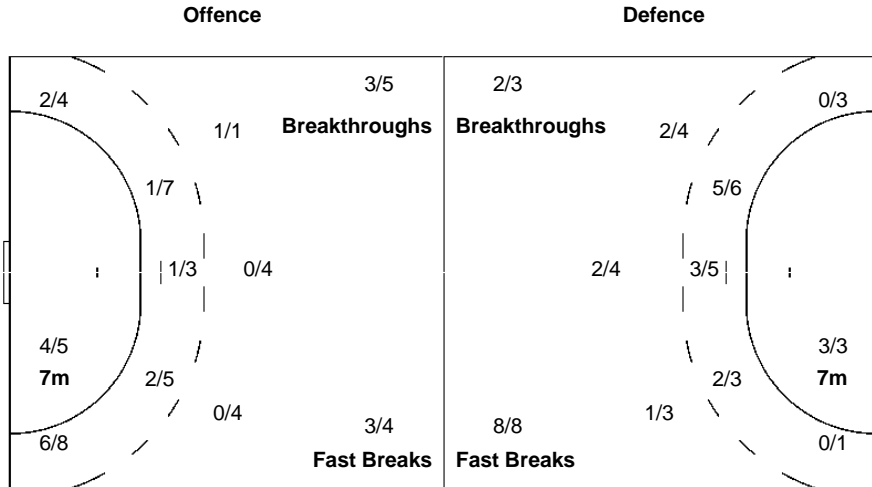

Match Team Statistics

Estatística da partida por equipe / Statistiques du match par équipe

Match 25

MNE 23 - 29 BRA
(10 - 12) (13 - 17)

Referees: MOUSAVIAN NAZHAD SADEGHI Alireza / KOLAHDOUZAN Majid (IRI)

MNE - Montenegro

Shots Distribution

Players

Goals / Shots

1 RAJCIC M	2 PETROVIC R	4 RADICEVIC J	8 JOVANOVIC M	9 JAUKOVIC D	10 BULATOVIC A	15 KLIKOVAC A
		1/1 1/3			0/1	
		2/2		0/1	0/1 1/1	
		1-Post		2-Missed 3-Post 1-Blocked		

22 BARJAKTAROVIC S	32 BULATOVIC K	66 RAMUSOVIC E	77 MEHMEDOVIC M	88 PAVICEVIC B	90 RAICEVIC M	92 LAZOVIC S
	1/1 0/1	0/1	1/2	2/4 1/1	0/1	
	1/1 1/1 1/1	0/1 1/1	3/3 0/1	3/3	0/1 0/1 1/1	
	1-Missed		0/1 0/1		1-Missed	

Team
Goals / Shots

2/5	4/9	1/2
3/5	0/2	5/5
3/6	3/5	2/2

4-Missed 4-Post 1-Blocked

Goalkeepers
Saves / Shots

1/2	2/3	0/3
2/6	1/1	0/5
0/6	1/5	1/6

1 RAJCIC M

1/2	2/2	0/2
2/6	1/1	0/3
0/4	0/4	1/6

22 BARJAKTAROVIC S

	0/1	0/1
		0/2
0/2	1/1