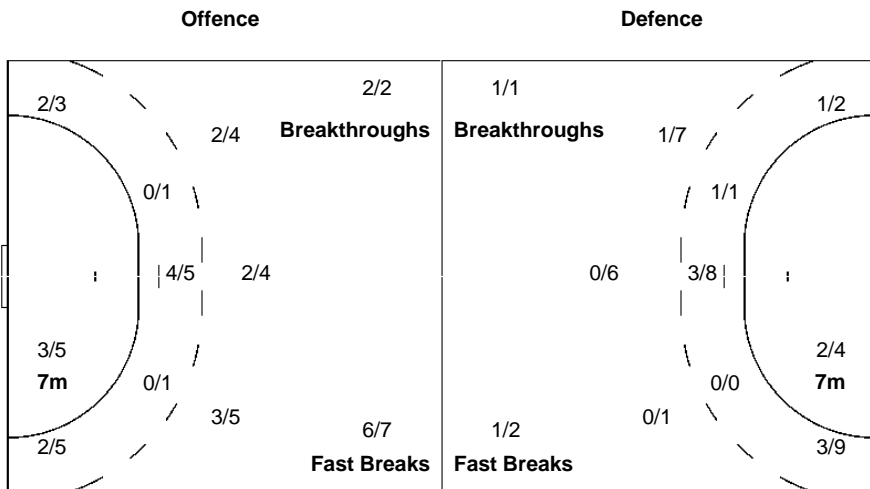

Match Team Statistics

Estatística da partida por equipe / Statistiques du match par équipe

Match 10

BRA 26 - 13 ROU

(14 - 9) (12 - 4)

Referees: BONAVENTURA Charlotte / BONAVENTURA Julie (FRA)

BRA - Brazil

Shots Distribution

Players

Goals / Shots

2 DINIZ F	3 MARTINEZ A	4 ROCHA S	5 PIEDADE D	7 LIMA de ARAUJO T	8 FRANCA da SILVA F	9 BELO AP
1/1	0/1	0/1			1/1	1/1
	1/1	1/1			0/1	1/1
	2/2	1/1	1/1			0/1
	0/1					1/1
	1/1					1/1
	2/2	1/1	1/1			3/3
	0/1					

1-Post   1-Missed 2-Post   1-Post

10 QUINTINO J	12 ARENHART B	15 ROCHA F	18 TALESKA E	22 FIER de MOURA M	81 FACHINELLO D	84 PESSOA MR
					1/1	0/1
				0/1		0/1
1/1	1/1	1/1	2/2		3/3	

1-Missed

Team
Goals / Shots

3/3	1/2	2/3
1/2	0/3	0/2
6/6	4/5	9/10

2-Missed 4-Post

Goalkeepers
Saves / Shots

0/3	1/1	0/1
0/1	3/3	2/2
2/4	0/2	1/5

12 ARENHART B

0/3	1/1	0/1
0/1	2/2	2/2
2/4	0/2	1/5

84 PESSOA MR

	1/1