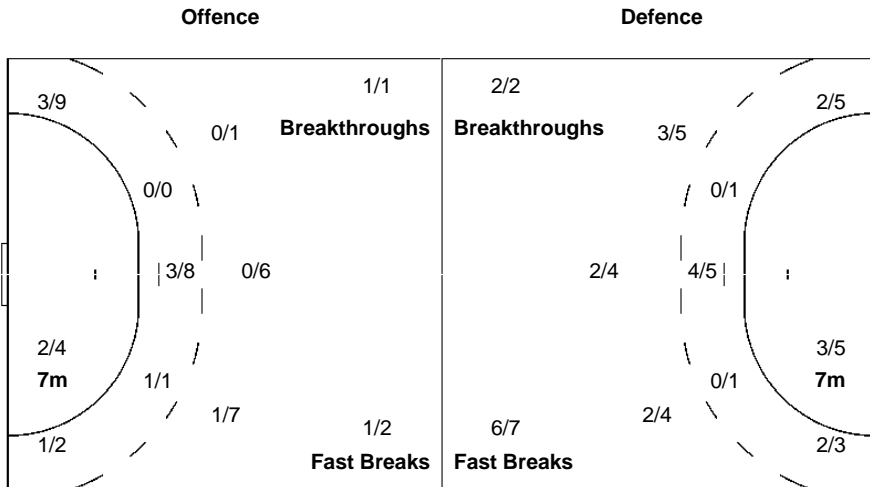

Match Team Statistics

Estatística da partida por equipe / Statistiques du match par équipe

Match 10

BRA 26 - 13 ROU

(14 - 9) (12 - 4)

Referees: BONAVENTURA Charlotte / BONAVENTURA Julie (FRA)

ROU - Romania

Shots Distribution

Players

Goals / Shots

3 SZUCS G	5 GEIGER M	7 BUCESCHI E	8 NEAGU C	9 BRADEANU A	11 PERIANU G	12 MUNTEANU I
	1/1		2/2		0/1	
		0/1		0/1		
			2/2		0/2	
	1-Missed1-Post	1-Blocked4-Missed	1-Blocked1-Missed		1-Missed	1-Blocked
15 ARDEAN ELISEI V	22 MANEA O	25 HOTEA C	30 UNGUREANU P	85 CHINTOAN F	88 VIZITIU P	89 CHIPER L
						1/1
	1/1				1/1	
1/2	1-Missed			1-Post	2-Missed1-Post	1-Missed2-Post

Team
Goals / Shots

3/3	0/1	1/1
1/1	0/3	0/2
2/4	2/2	4/5

11-Missed 5-Post 3-Blocked

Goalkeepers
Saves / Shots

0/3	1/2	1/3
1/2	3/3	2/2
0/6	1/5	1/10

12 MUNTEANU I

	1/1	1/2
1/1	1/1	
0/4	0/1	0/2

30 UNGUREANU P

0/3	0/1	0/1
0/1	2/2	2/2
0/2	1/3	1/8

Legend:

%	Efficiency	2Min	2 Minute Suspensions	6m	6 metre Shots	7m	7 metre Shots	9m	9 metre Shots
AS	Assists	BS	Blocked Shots	BT	Breakthroughs	BC	Blue Cards	FB	Fast Breaks
G/S	Goals/Shots	N/A	Not Applicable	No.	Uniform Number	RC	Red Cards	S/S	Saves/Shots
ST	Steals	TO	Turnover	TP	Time Played	Wing	Wing Shots	YC	Yellow Cards