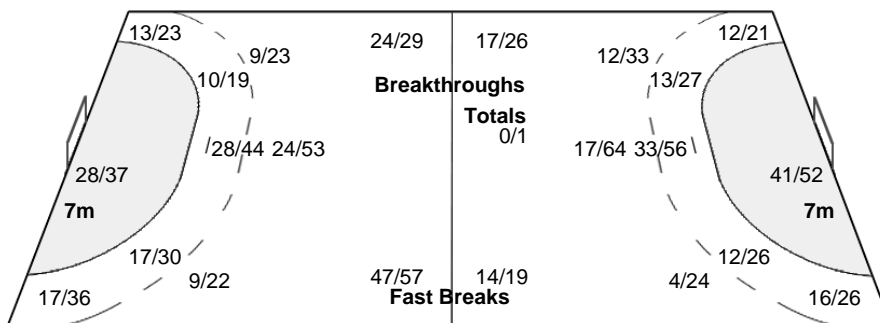

XXII Women's World Championships 2015 Denmark

Cumulative Statistics

FRA - France
After 9 matches

Shots Distribution

Players

Goals / Shots

1 GLAUSER L	2 LASSOURCE C	4 KAMTO NJITAM N	5 AYGLON C	7 PINEAU A	8 LANDRE L	10 ZAADI G
0/0	0/1	2/2	2/2	2/2	2/2	1/1
0/0	2/2	0/1	3/3	7/9	1/1	1/1
0/0	0/0	1/1	4/4	8/10	3/4	2/3
1-Missed	2-Missed	1-Post	4/4	7-Missed	1-Blocked	2-Missed
11 PROUVENSIER M	12 LEYNAUD A	13 HOUETTE M	17 DEMBELE S	18 BULLEUX C	21 LEVEQUE A	24 EDWIGE B
3/3	0/1	2/2	3/4	8/9	1/1	0/0
0/1	0/0	1/1	2/2	1/1	2/2	0/0
2/2	4/5	2/3	3/3	0/3	1/2	0/0
2-Missed	0/0	1/1	8/11	0/1	5/7	1/1
2-Missed	2-Post	2-Missed	2-Post	1-Missed	2-Post	1-Blocked
27 NZE MINKO E	29 NIOMBLA G	64 LACRABERE A				
1/1	5/8	5/5				
1/2	3/4	0/3				
7/8	1/1	6/7				
2/3	8/18	5/12				
2/2	1/2	0/1				
2/3	1/3	3/7				
8/9	5/8	7/8				
1/3	0/1	3/6				
0/2	4/4	3/3				
2-Missed	3-Missed	4-Blocked	3-Missed	3-Post	2-Blocked	

Team

Goals / Shots

33/38	10/16	36/43
29/53	6/9	18/36
46/59	13/22	36/44

27-Missed 19-Post 8-Blocked

Offence

Defence

Goalkeepers

Saves / Shots

5/25	12/28	11/27
19/39	9/11	25/44
7/55	9/23	8/47

1 GLAUSER L

2/6	4/9	6/14
3/11	4/4	12/19
2/21	4/8	4/21

12 LEYNAUD A

3/19	8/18	5/13
16/28	5/7	13/25
5/34	5/15	4/26

Legend:

%	Efficiency	2Min	2 Minute Suspensions	6m	6-metre Shots	7m	7-metre Shots	9m	9-metre Shots
AS	Assists	BS	Blocked Shots	BT	Breakthroughs	FB	Fast Breaks	G/S	Goals/Shots
MP	Matches Played	N/A	not applicable	PL	Placement	PR	Preliminary Round	QF	Quarterfinal
RC	Red Cards	S/S	Saves/Shots	ST	Steals	TO (TF)	Turnovers (Technical Faults)	TP	Time Played
Wing	Wing Shots	YC	Yellow Cards	FTO	Fast Throw off